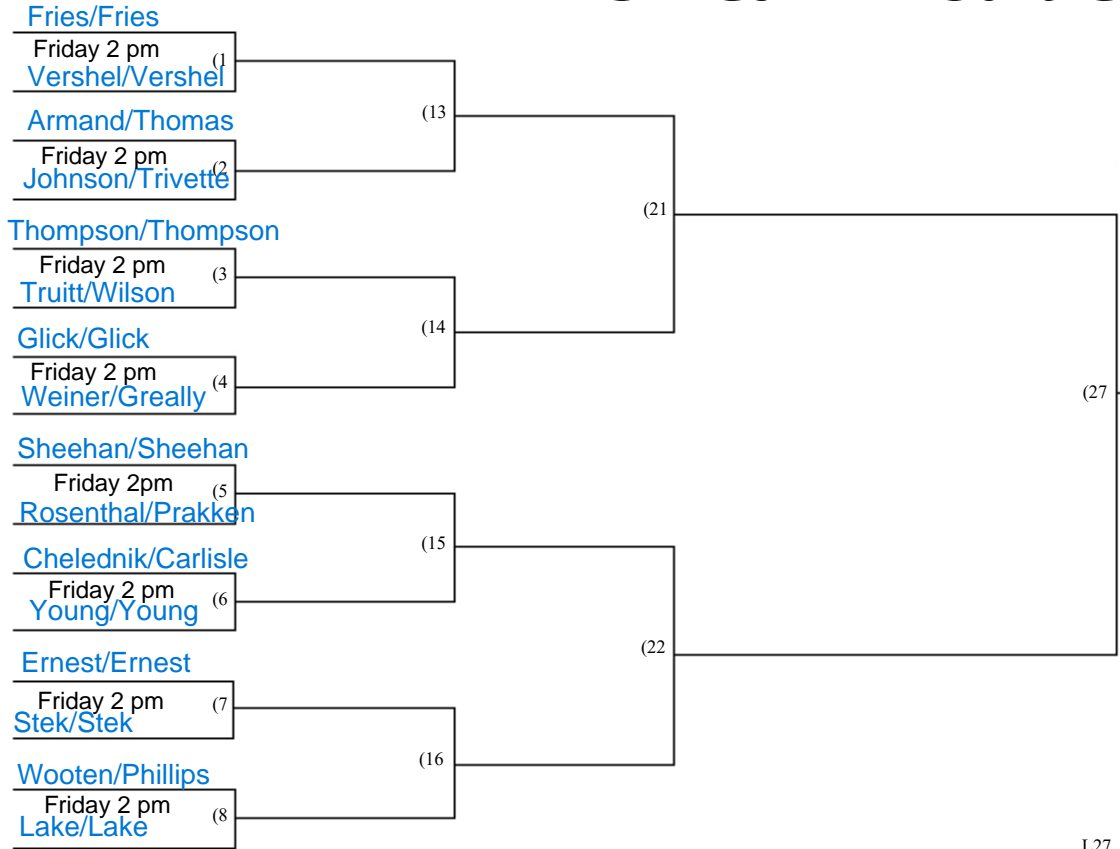

16 Team Double Elimination

Sea Colony Pickleball Classic
3.5 Mixed Doubles

Winner's Bracket

Loser's Bracket