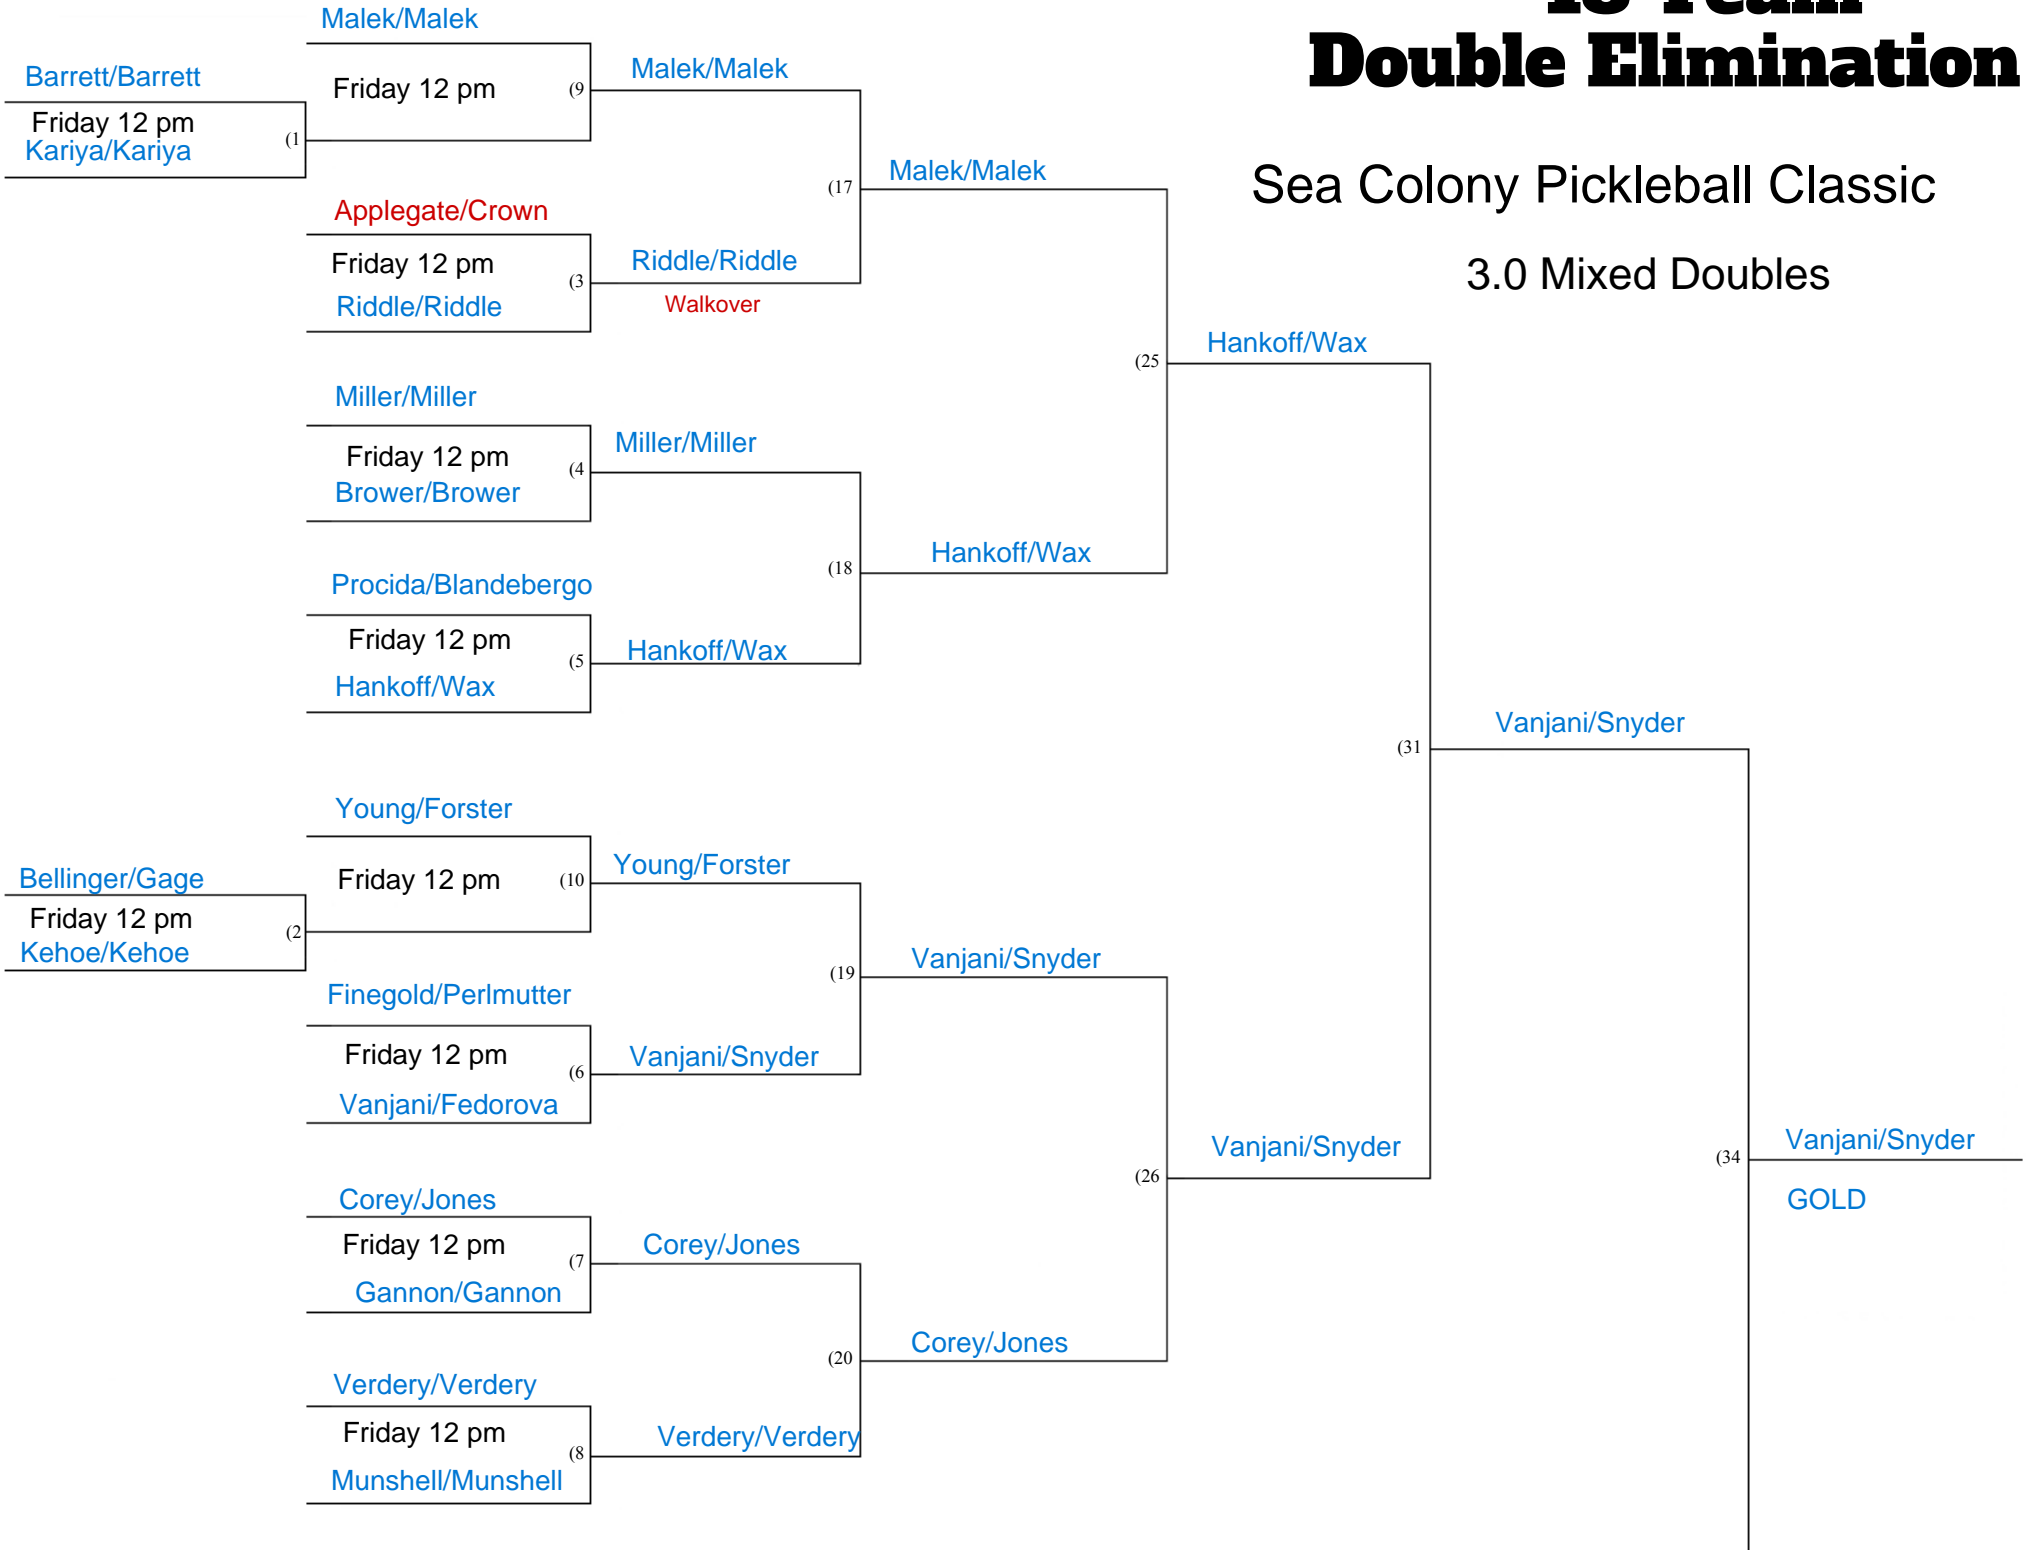

18 Team Double Elimination

Sea Colony Pickleball Classic 3.0 Mixed Doubles

Loser's Bracket