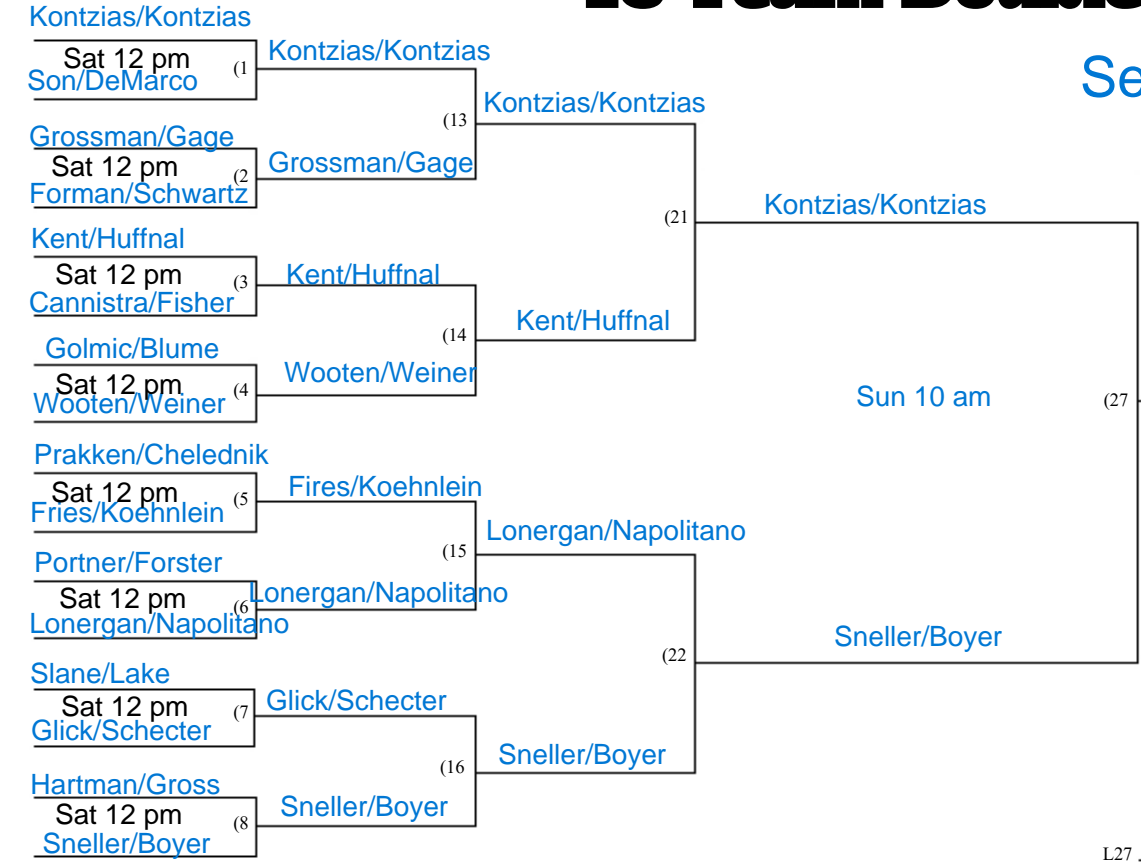

# 16 Team Double Elimination

## Sea Colony Pickleball Classic

### 3.5 Men's Doubles

Winner's Bracket

Loser's Bracket