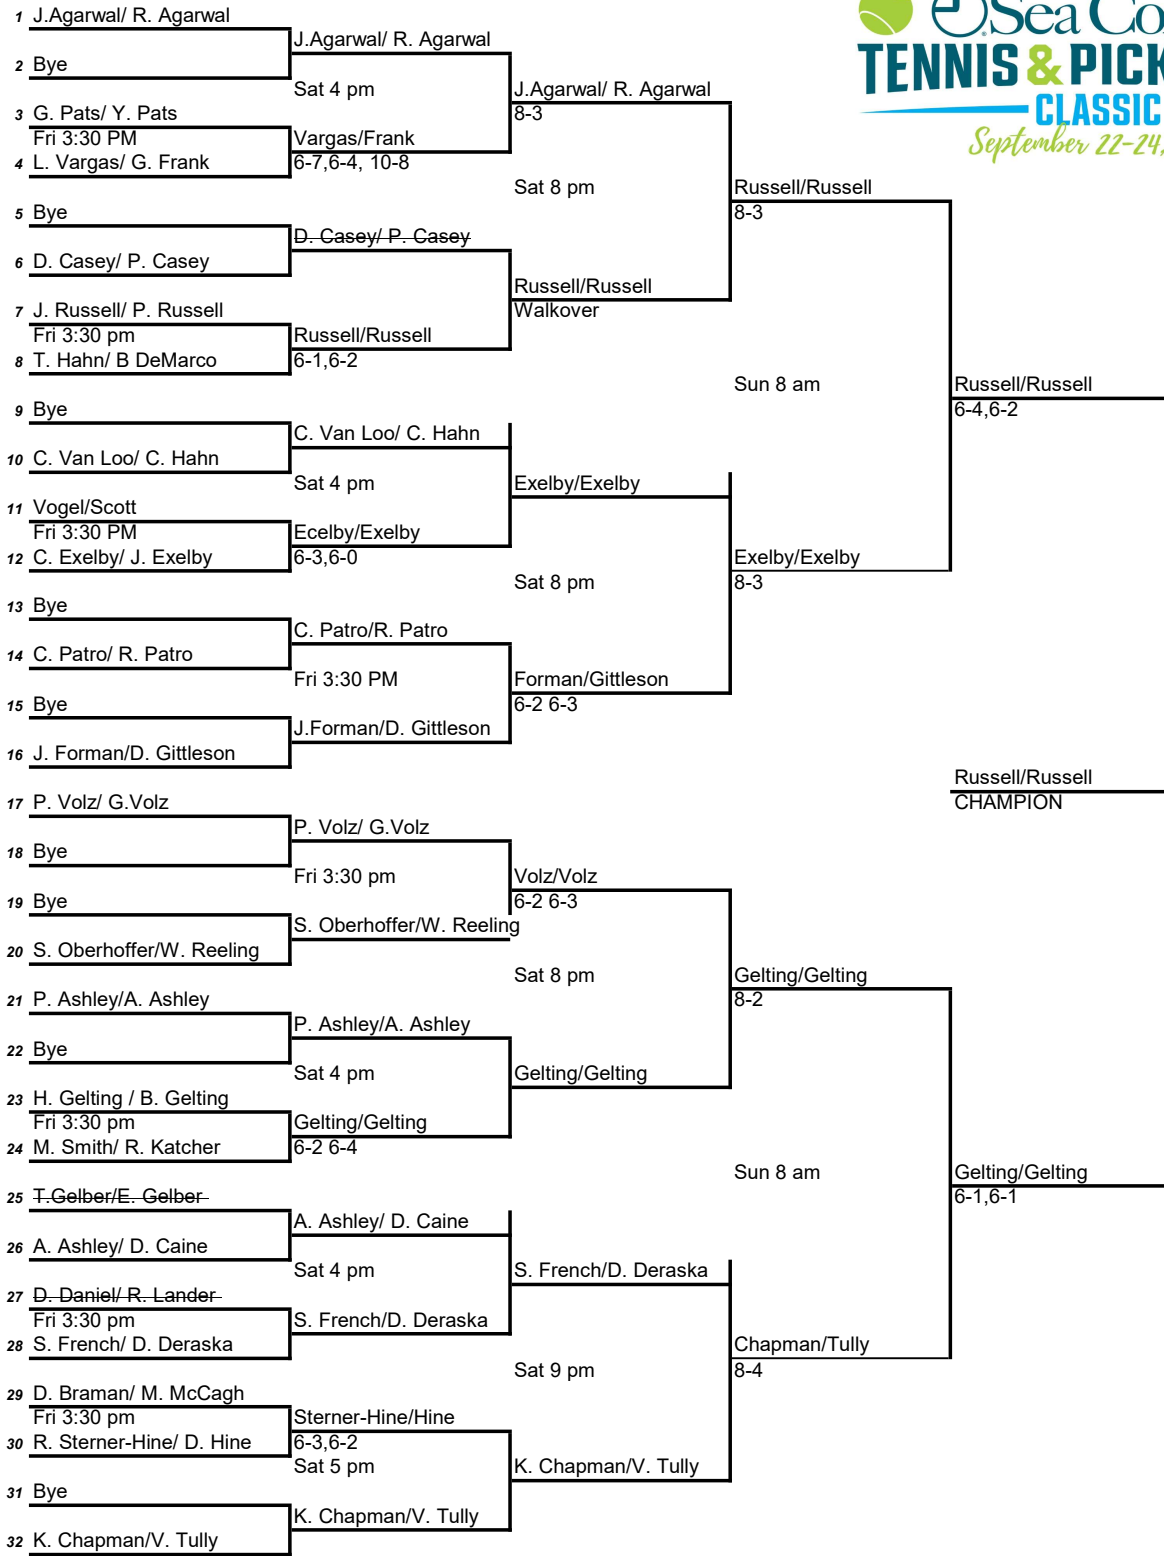

Sea Colony Tennis Classic 7.0 Mixed Doubles

Sea Colony Tennis & Pickleball Classic

8.0 Mixed Doubles

Sea Colony Tennis Classic

9.0 Mixed Doubles

McGowan/McGowan

Sat 5 pm

Perry/Perry