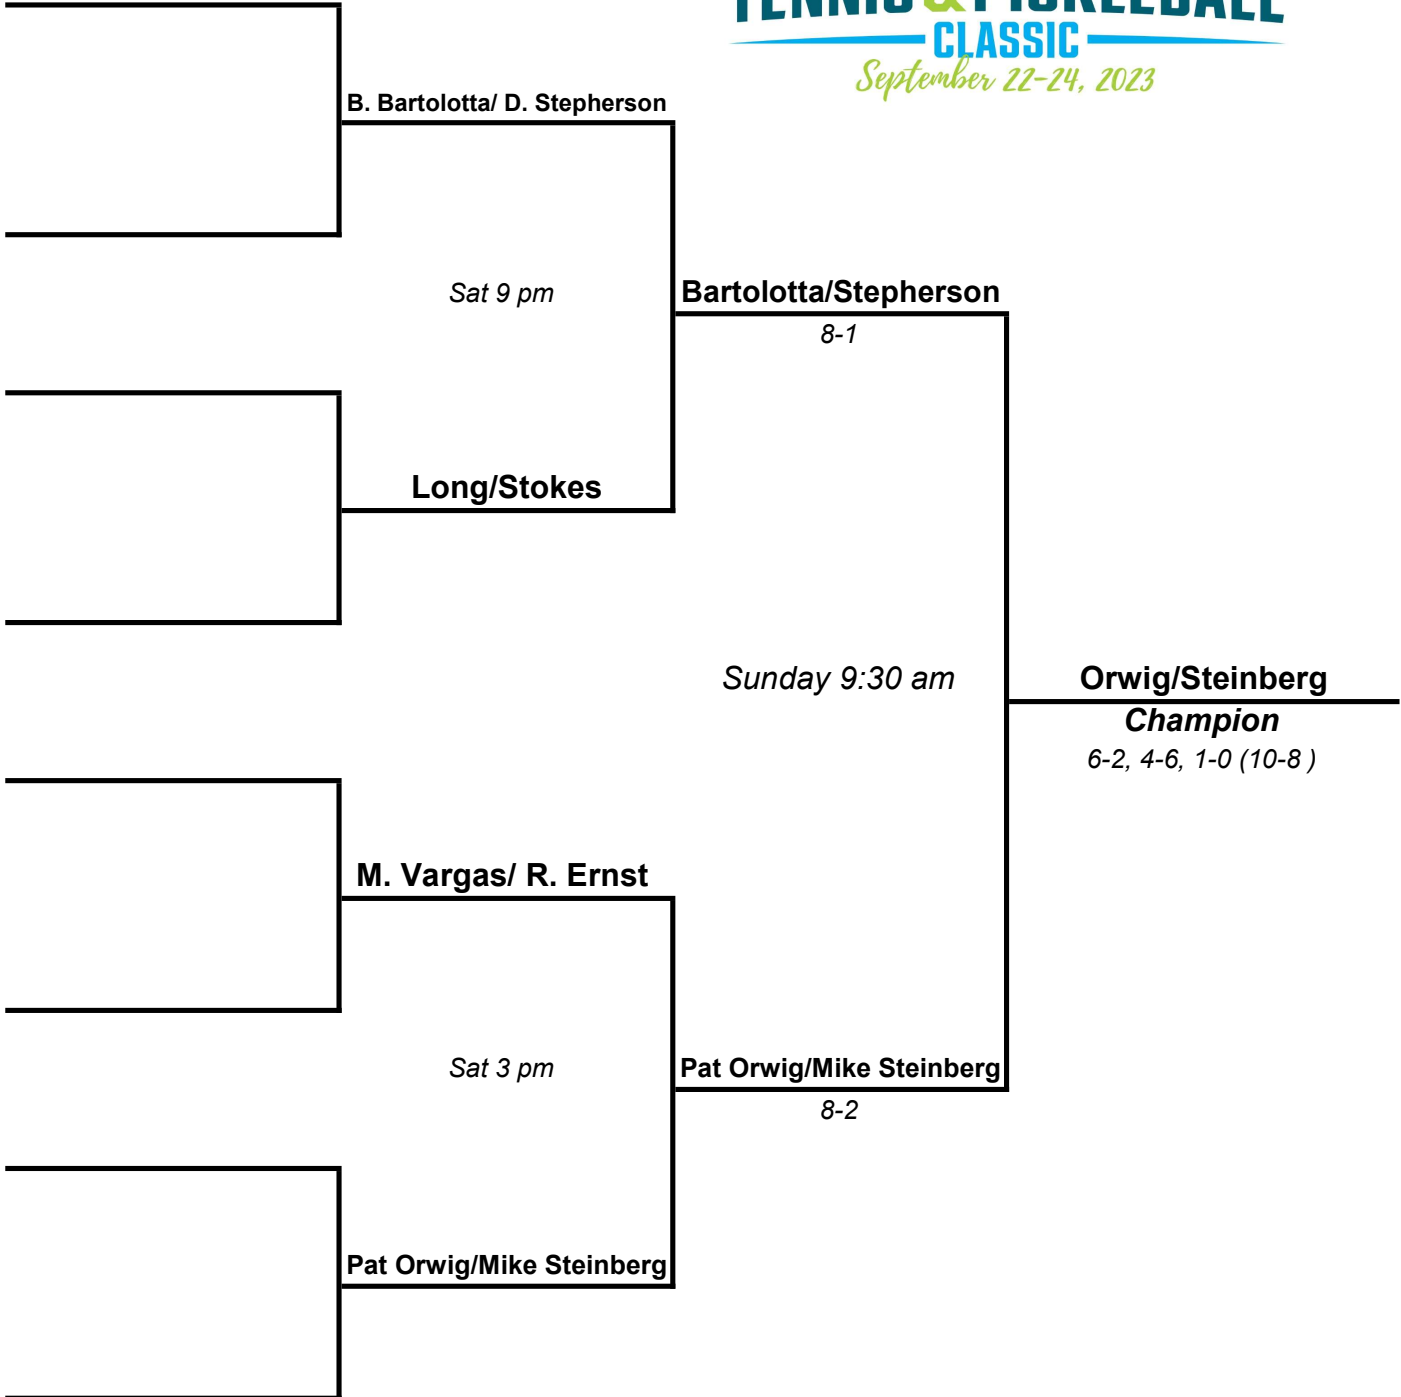

B. Bartolotta/ D. Stepherson

Sat 9 pm

Bartolotta/Stepherson

8-1

Long/Stokes

Sunday 9:30 am

Orwig/Steinberg

Champion