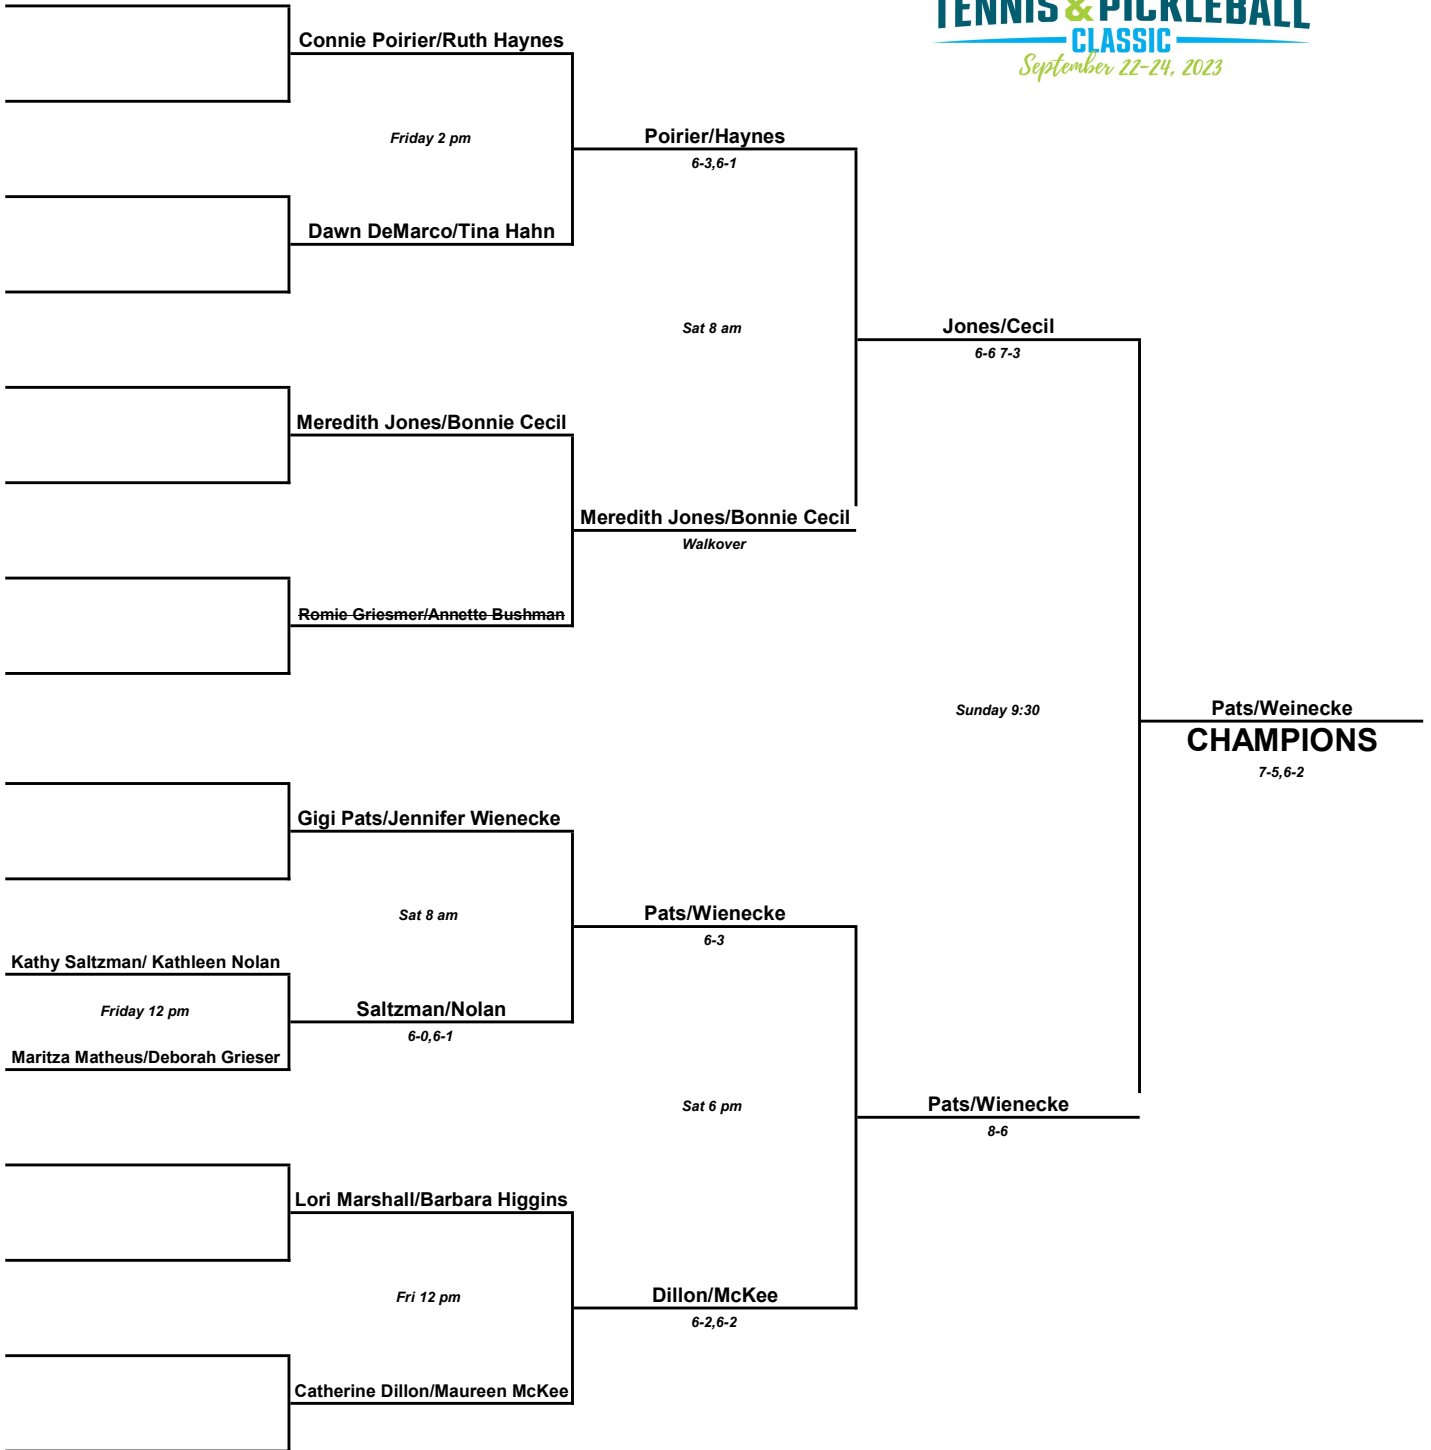

Sea Colony Tennis Classic 3.0 Women's Doubles