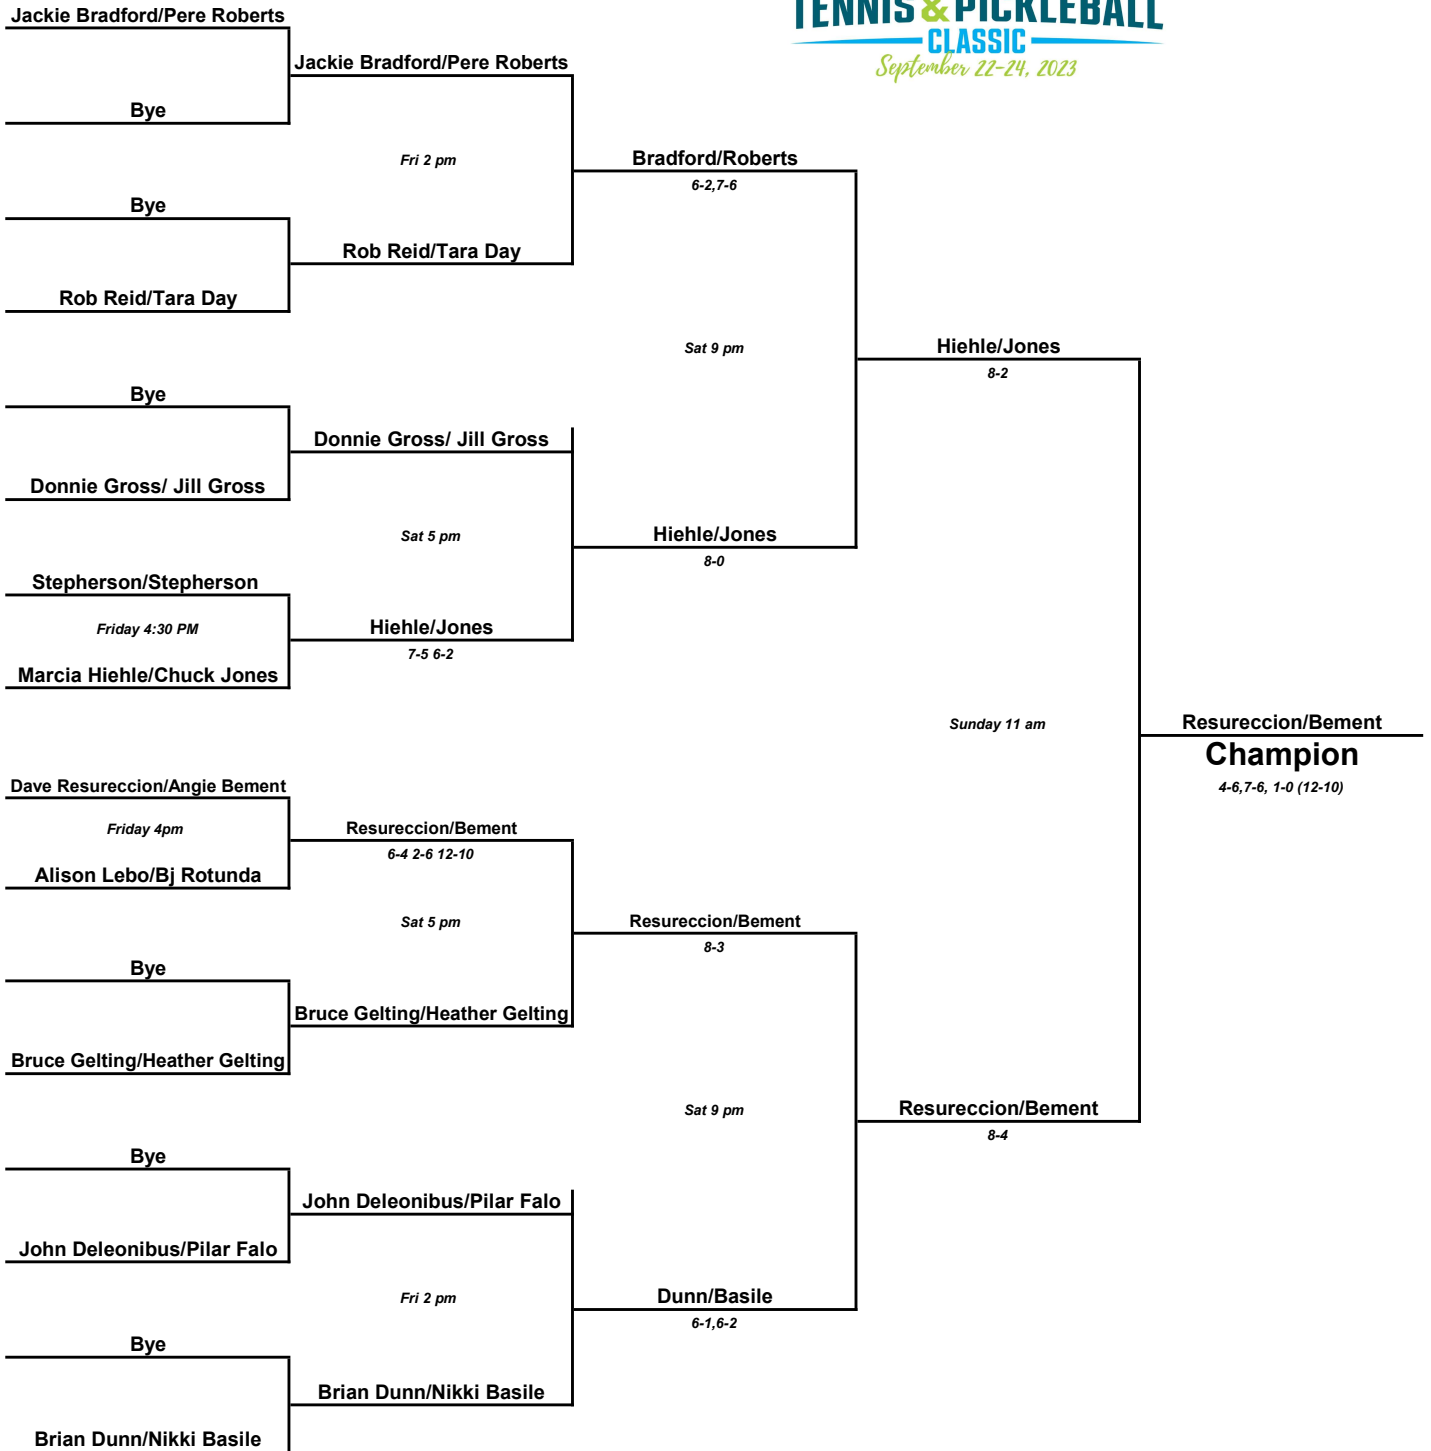

Sea Colony Tennis Classic 7.0 Mixed Doubles

Sea Colony Tennis & Pickleball Classic

8.0 Mixed Doubles

Sea Colony Tennis Classic

9.0 Mixed Doubles

McGowan/McGowan

Sat 5 pm

Perry/Perry