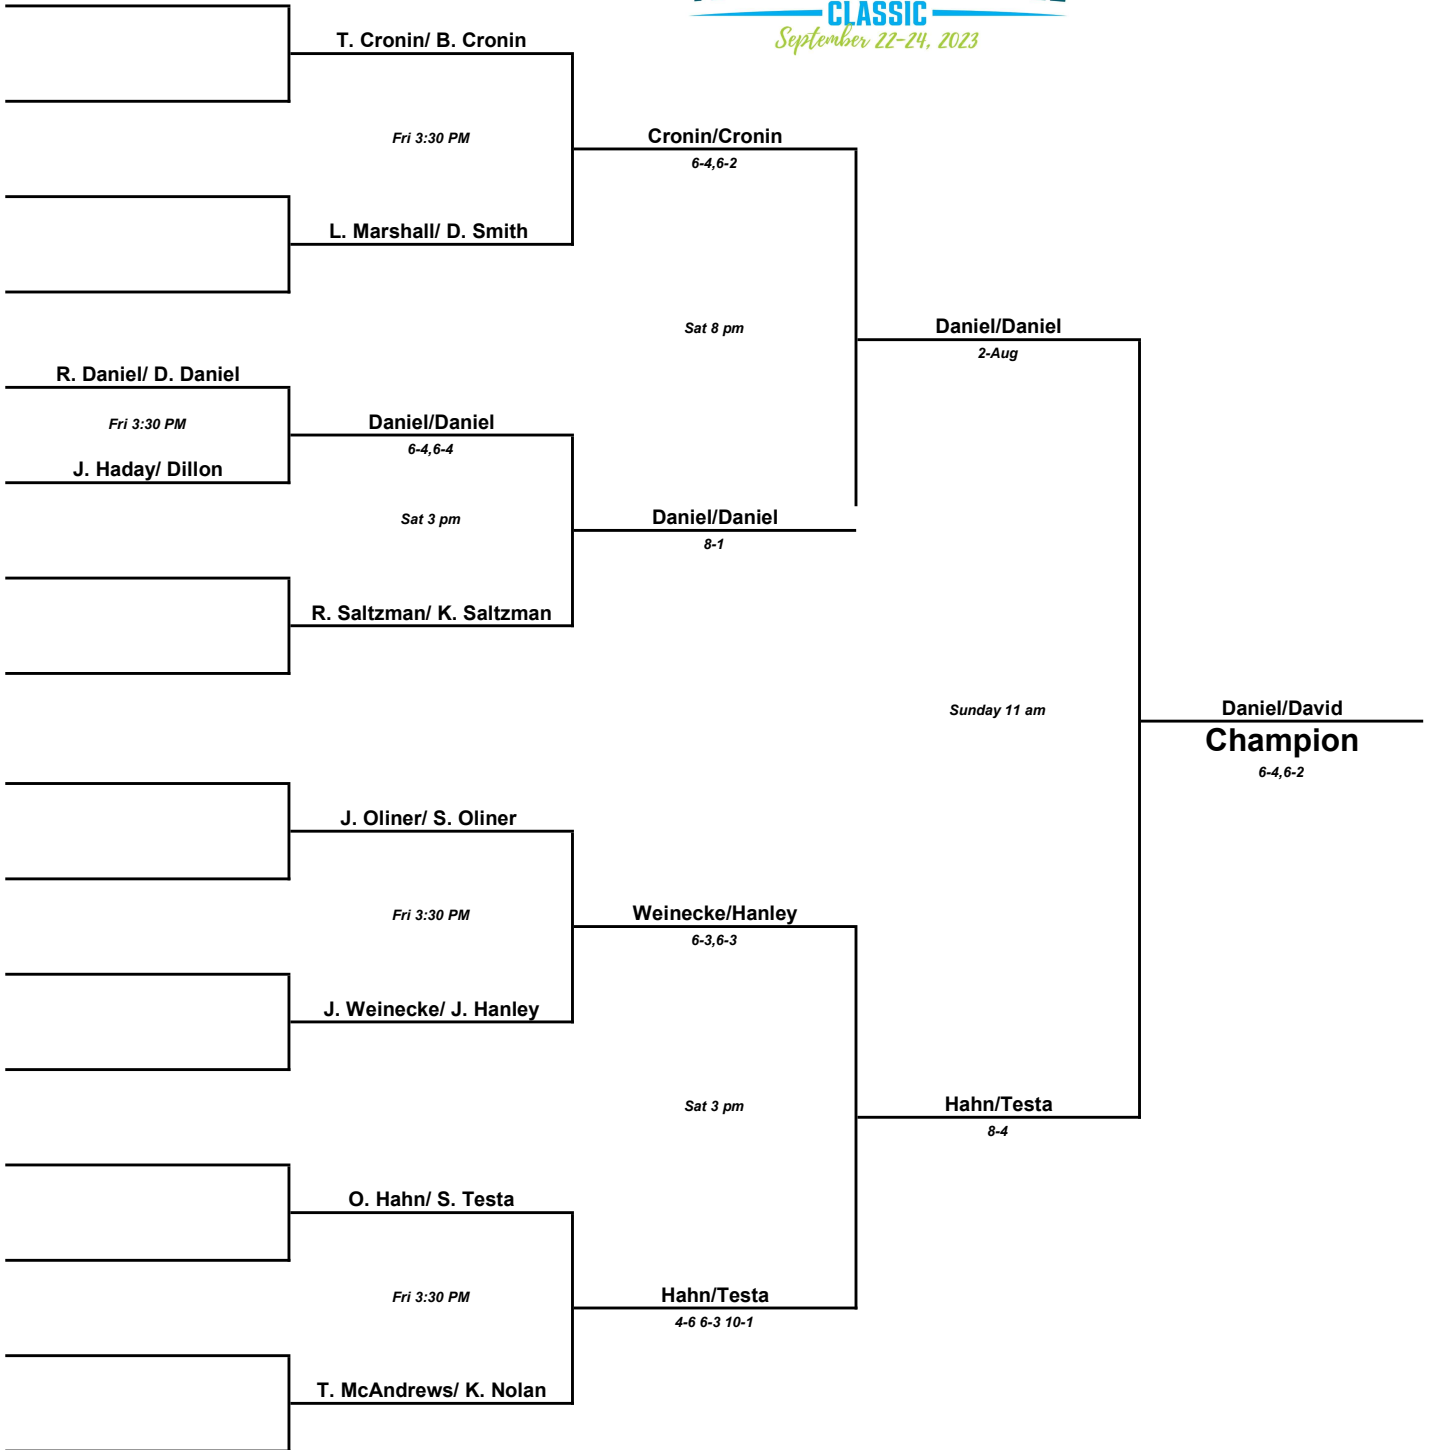

Sea Colony Tennis Classic 7.0 Mixed Doubles

Sea Colony Tennis & Pickleball Classic

8.0 Mixed Doubles

Sea Colony Tennis Classic

9.0 Mixed Doubles

McGowan/McGowan

Sat 5 pm

Perry/Perry