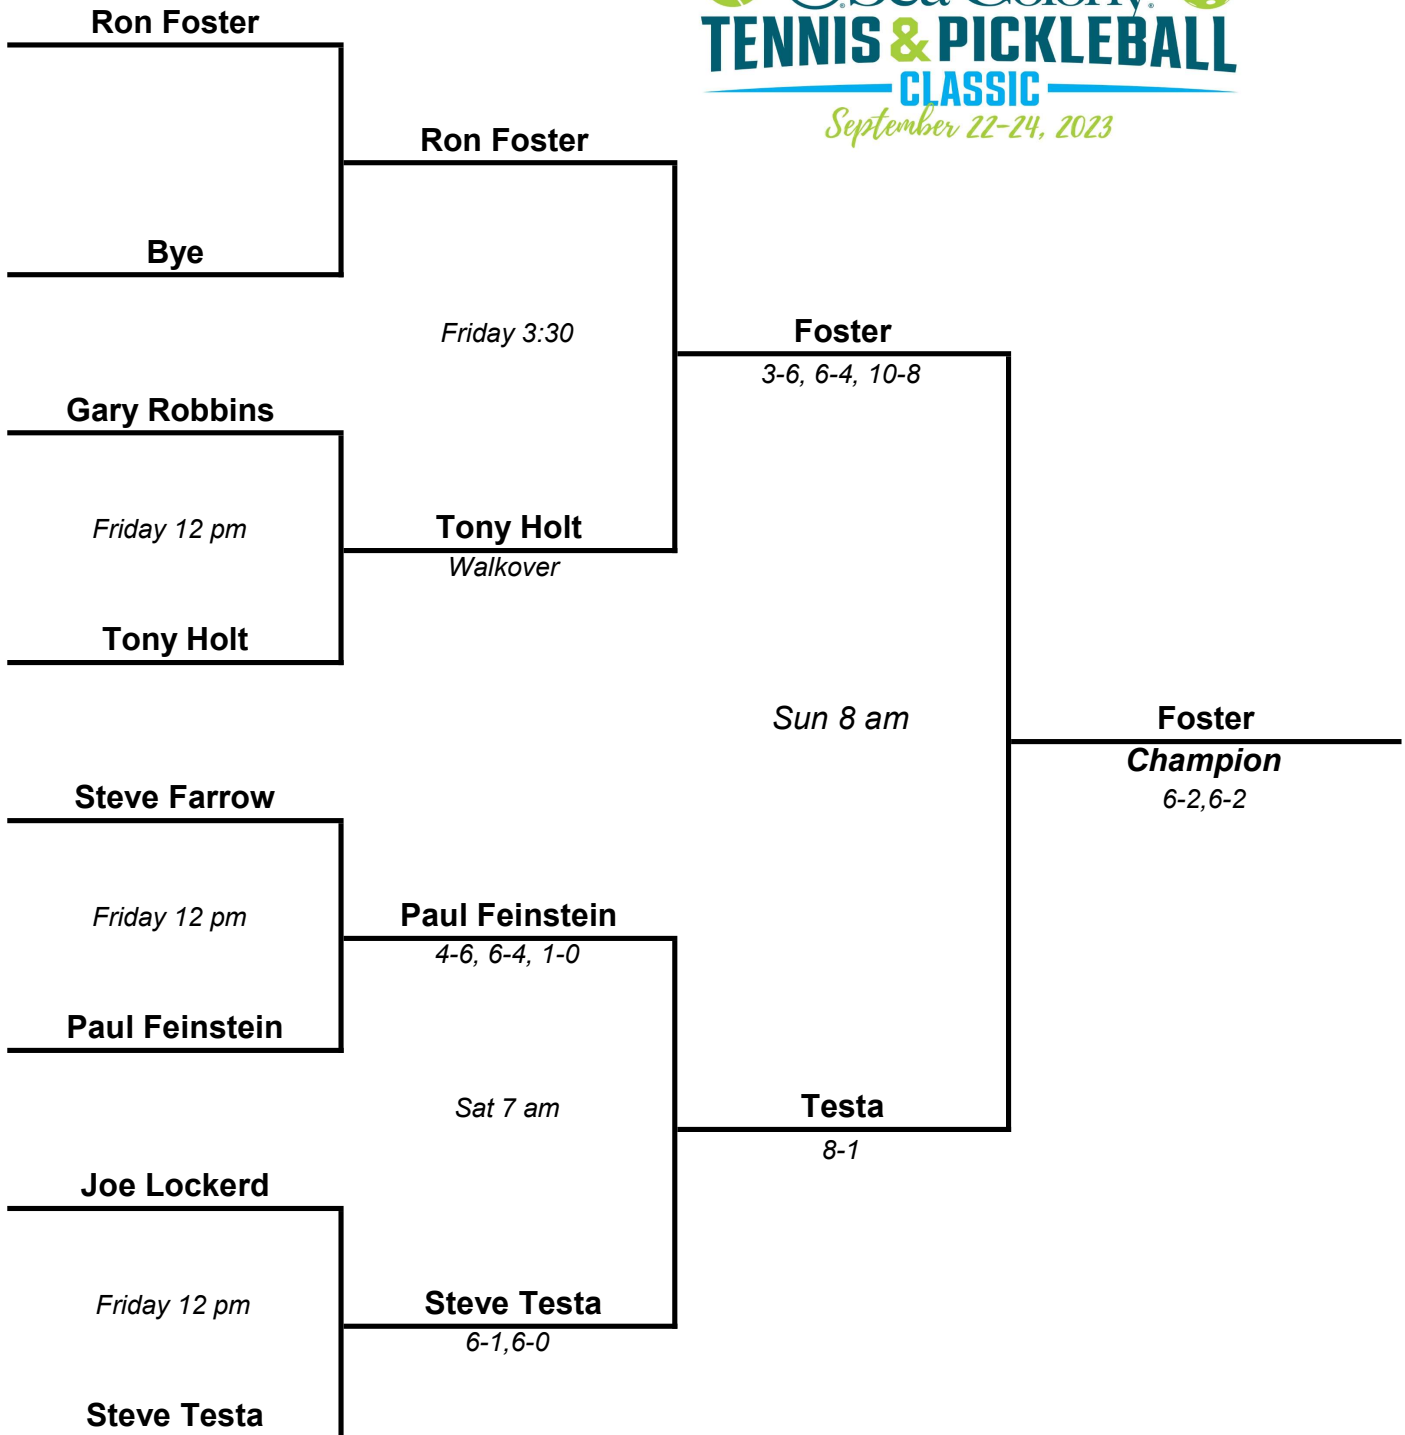

Sea Colony Tennis Classic

3.0 Men's Singles

Sea Colony Tennis Classic 3.0 Women's Singles

Olivia Hahn

Fri 5 pm

Cathy Hebert

Hebert

6-2 6-2