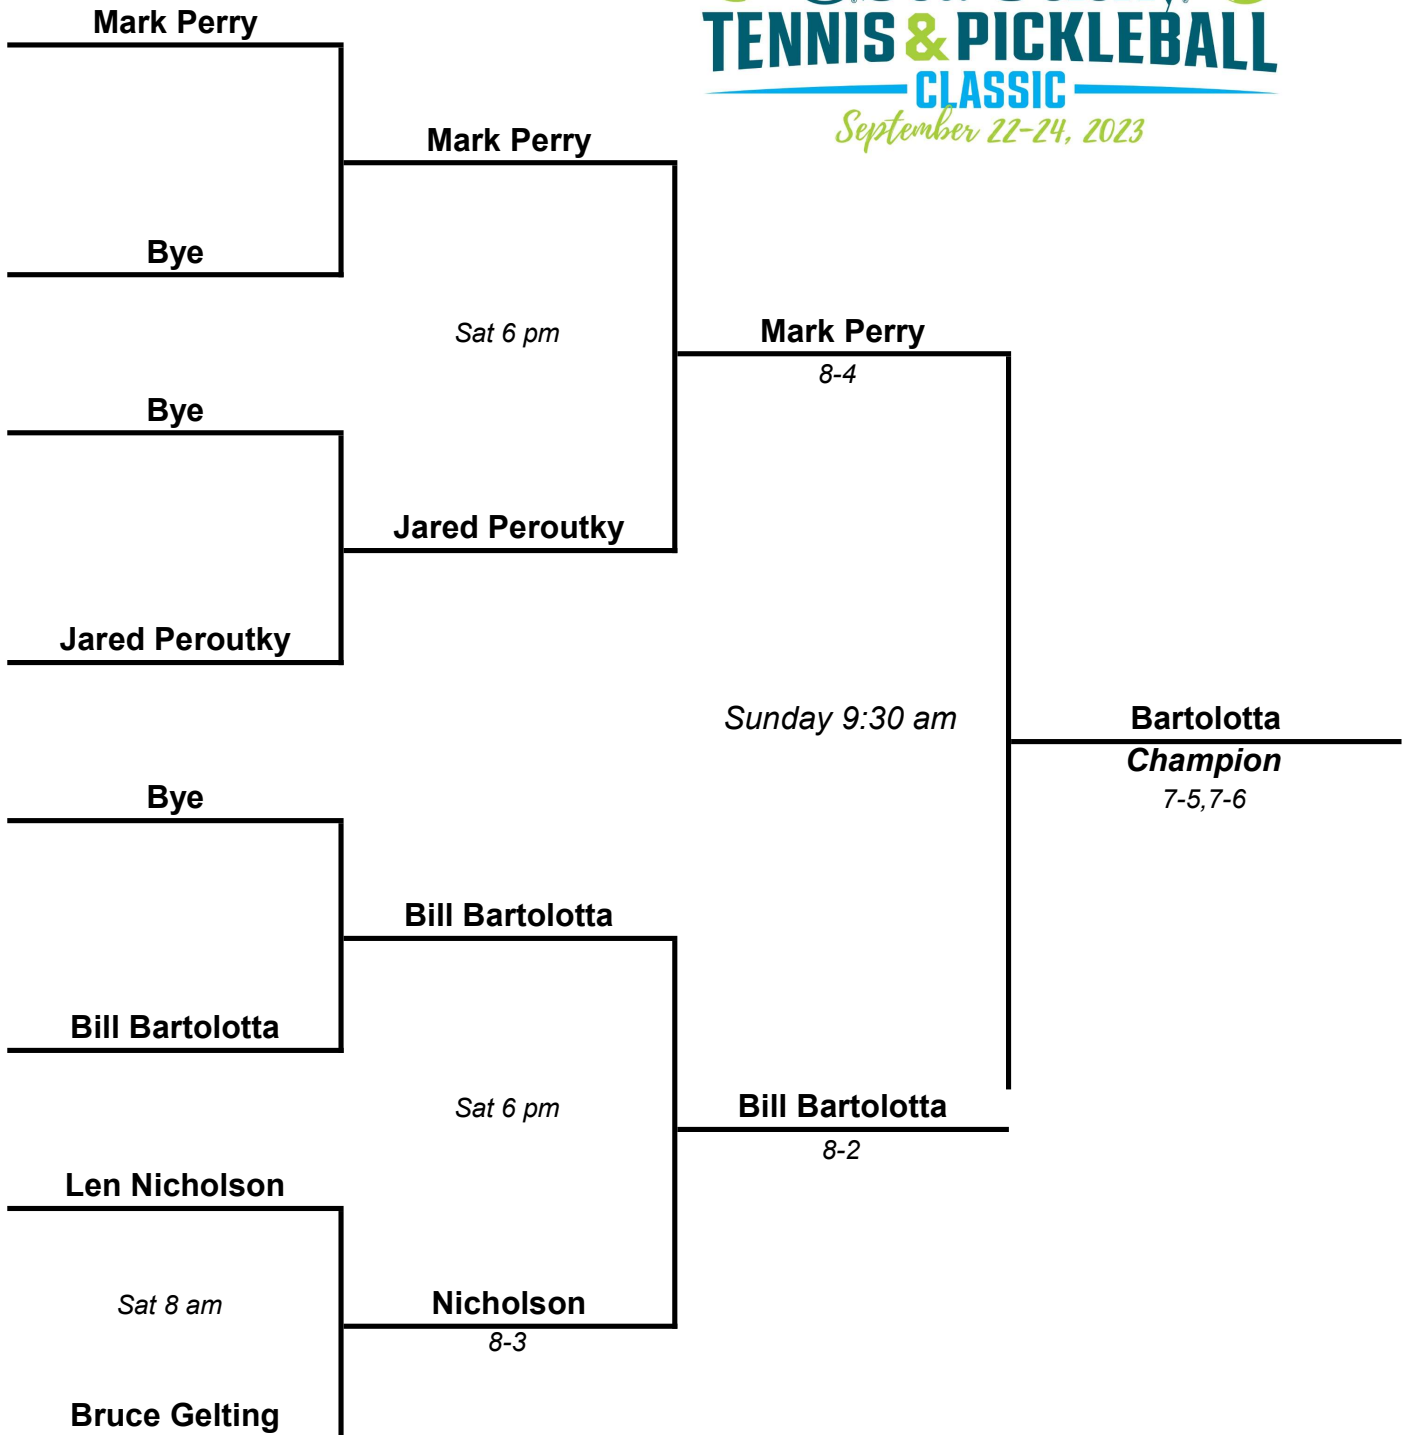

Sea Colony Tennis Classic

4.5 Men's Singles