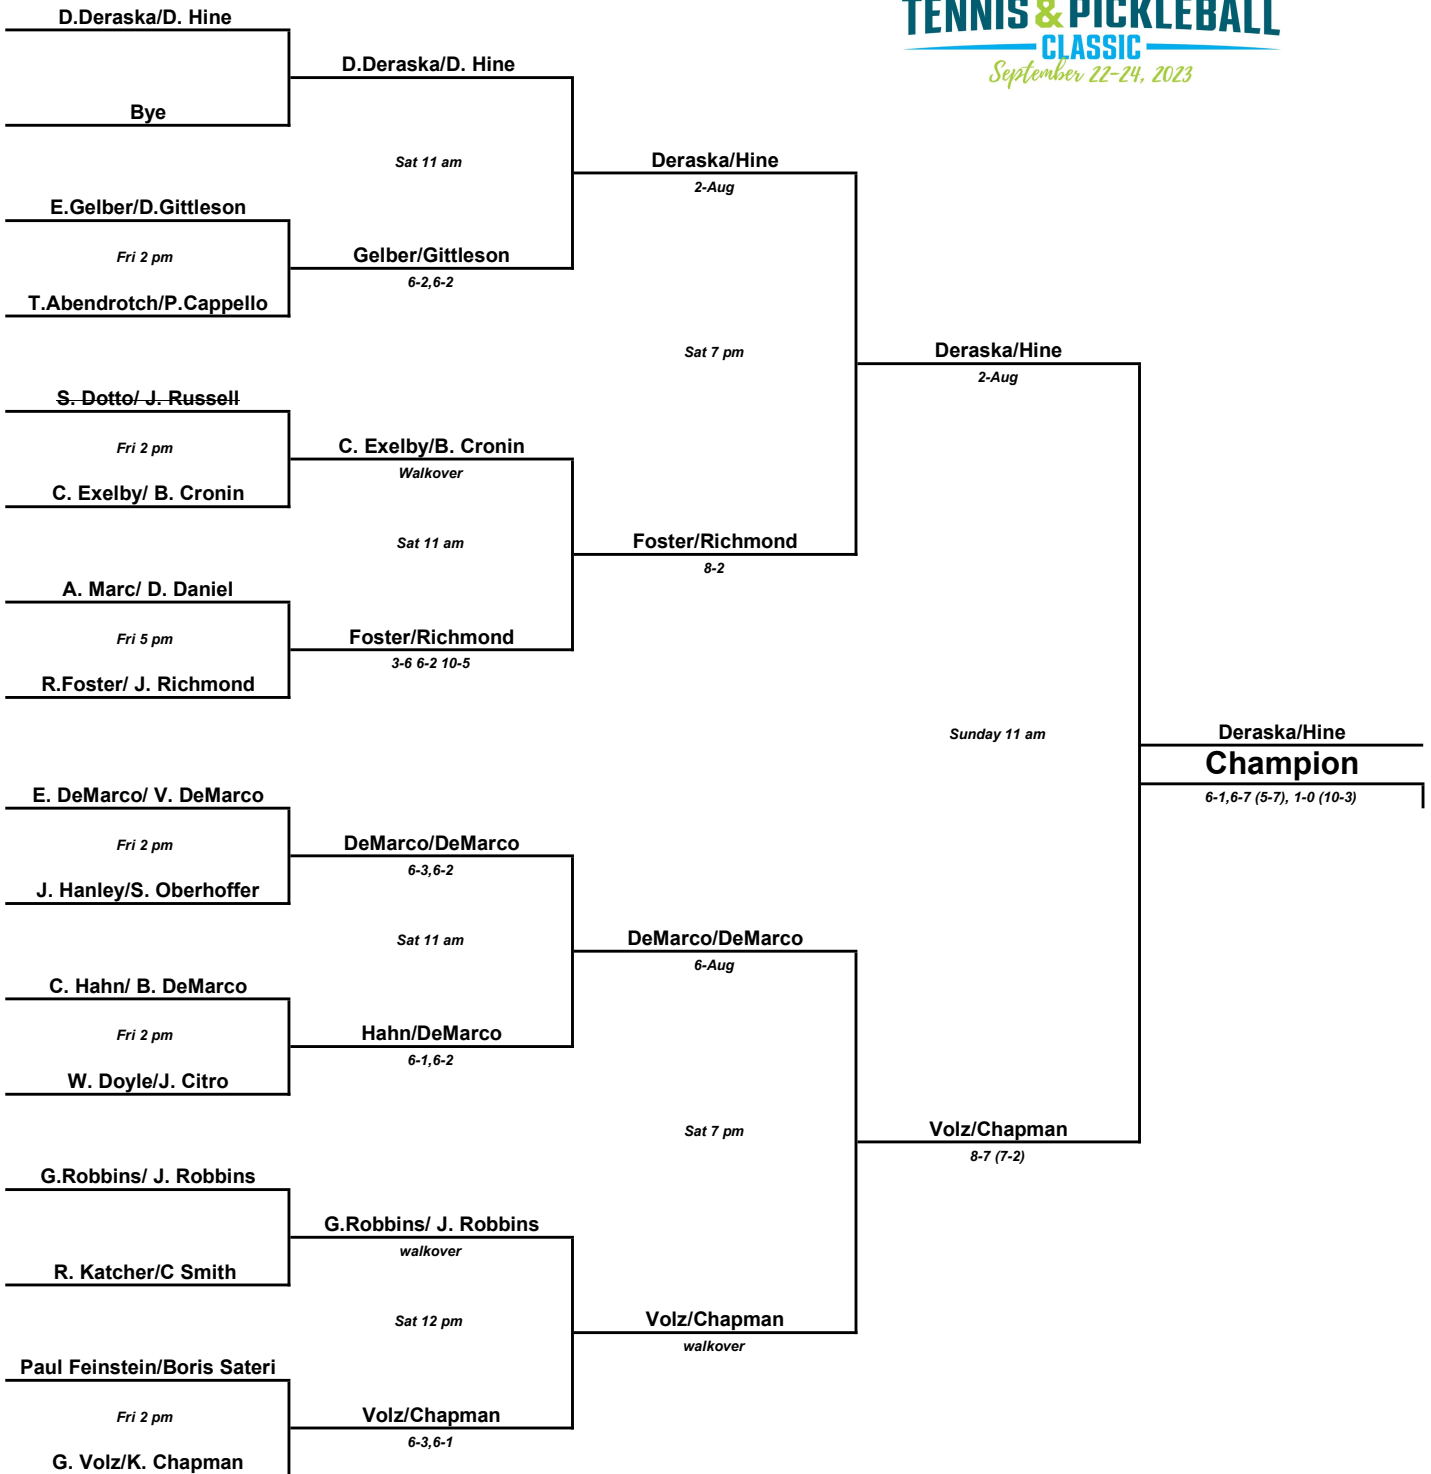

Sea Colony Tennis Classic

3.5 Men's Doubles