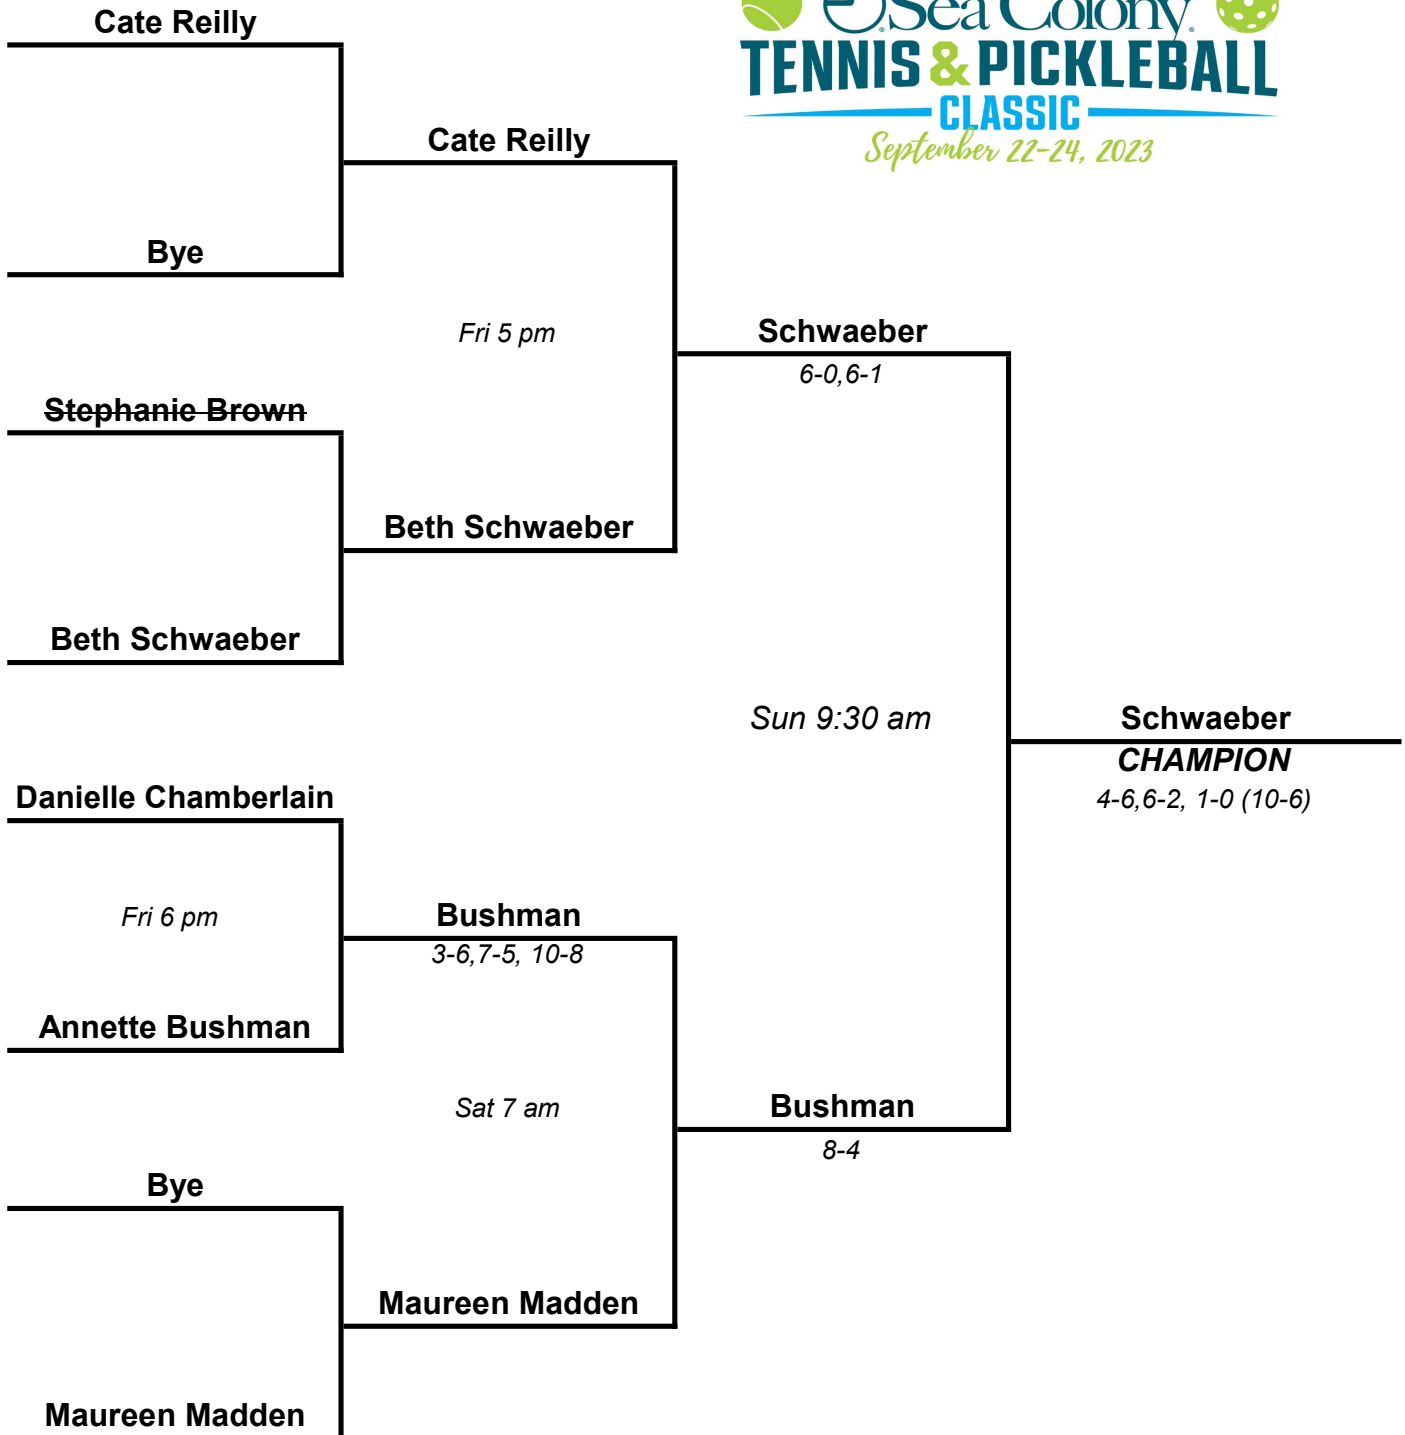

3.5 Men's Singles

Sea Colony Tennis Classic

3.5 Women's Singles

Sea Colony Tennis Classic 4.0 Women's Singles

Heidi Scott

Friday 5pm

Karina Lopez

Karina Lopez