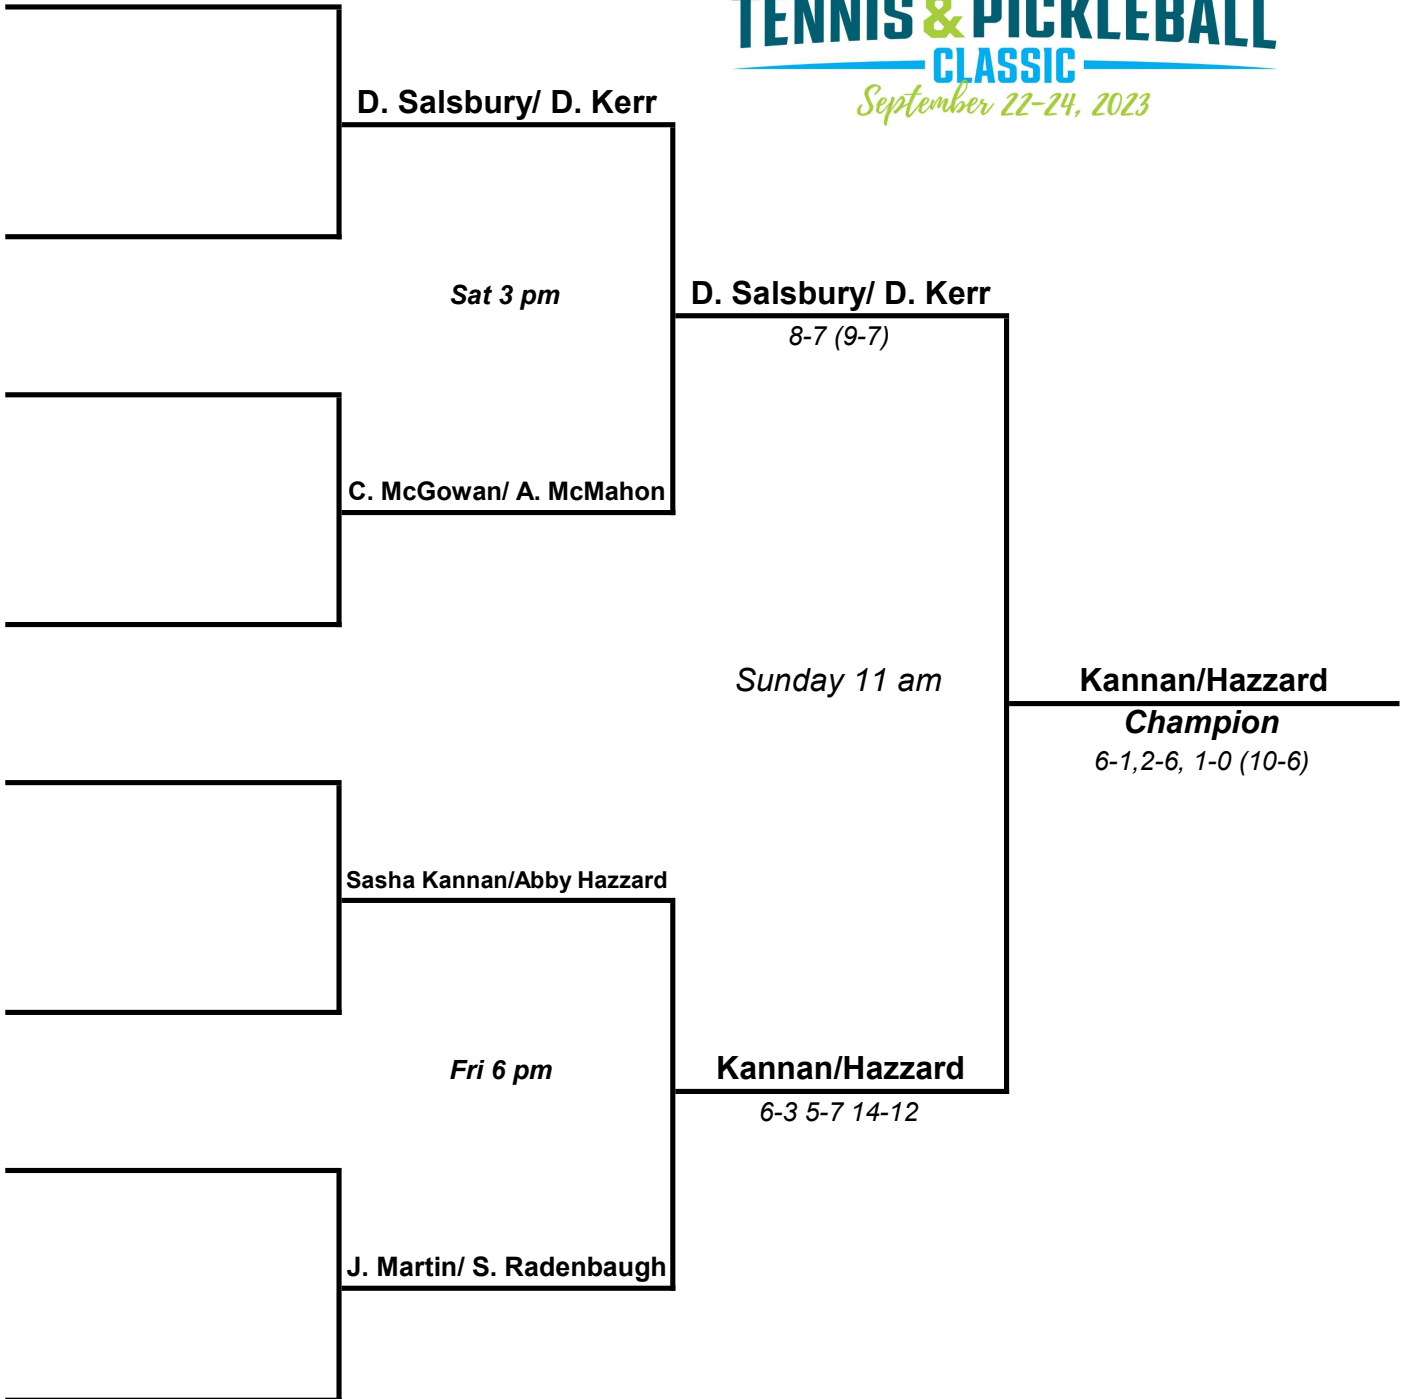

Sea Colony Tennis Classic

4.5 Women's Doubles