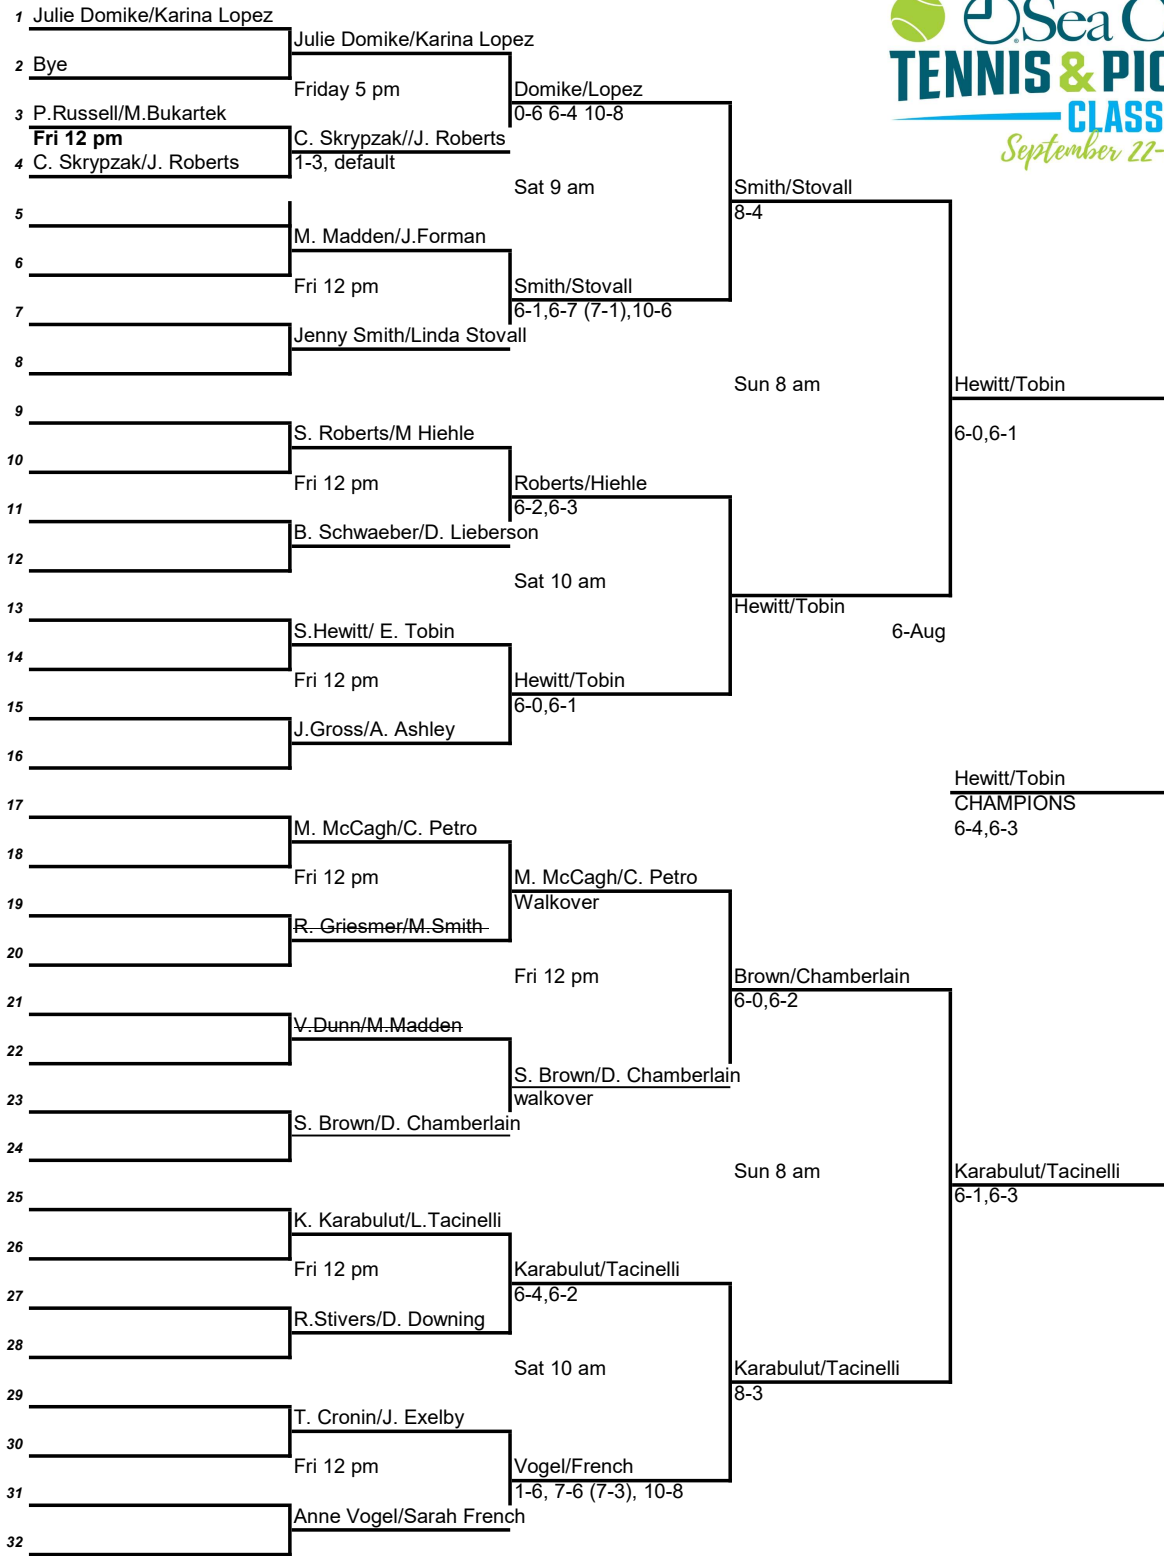

Bye

Sat 9 am

Miremadi/Walton

8-3

Smith/Haday

Doug Smith/John Haday

Sea Colony Tennis Classic

3.5 Women's Doubles