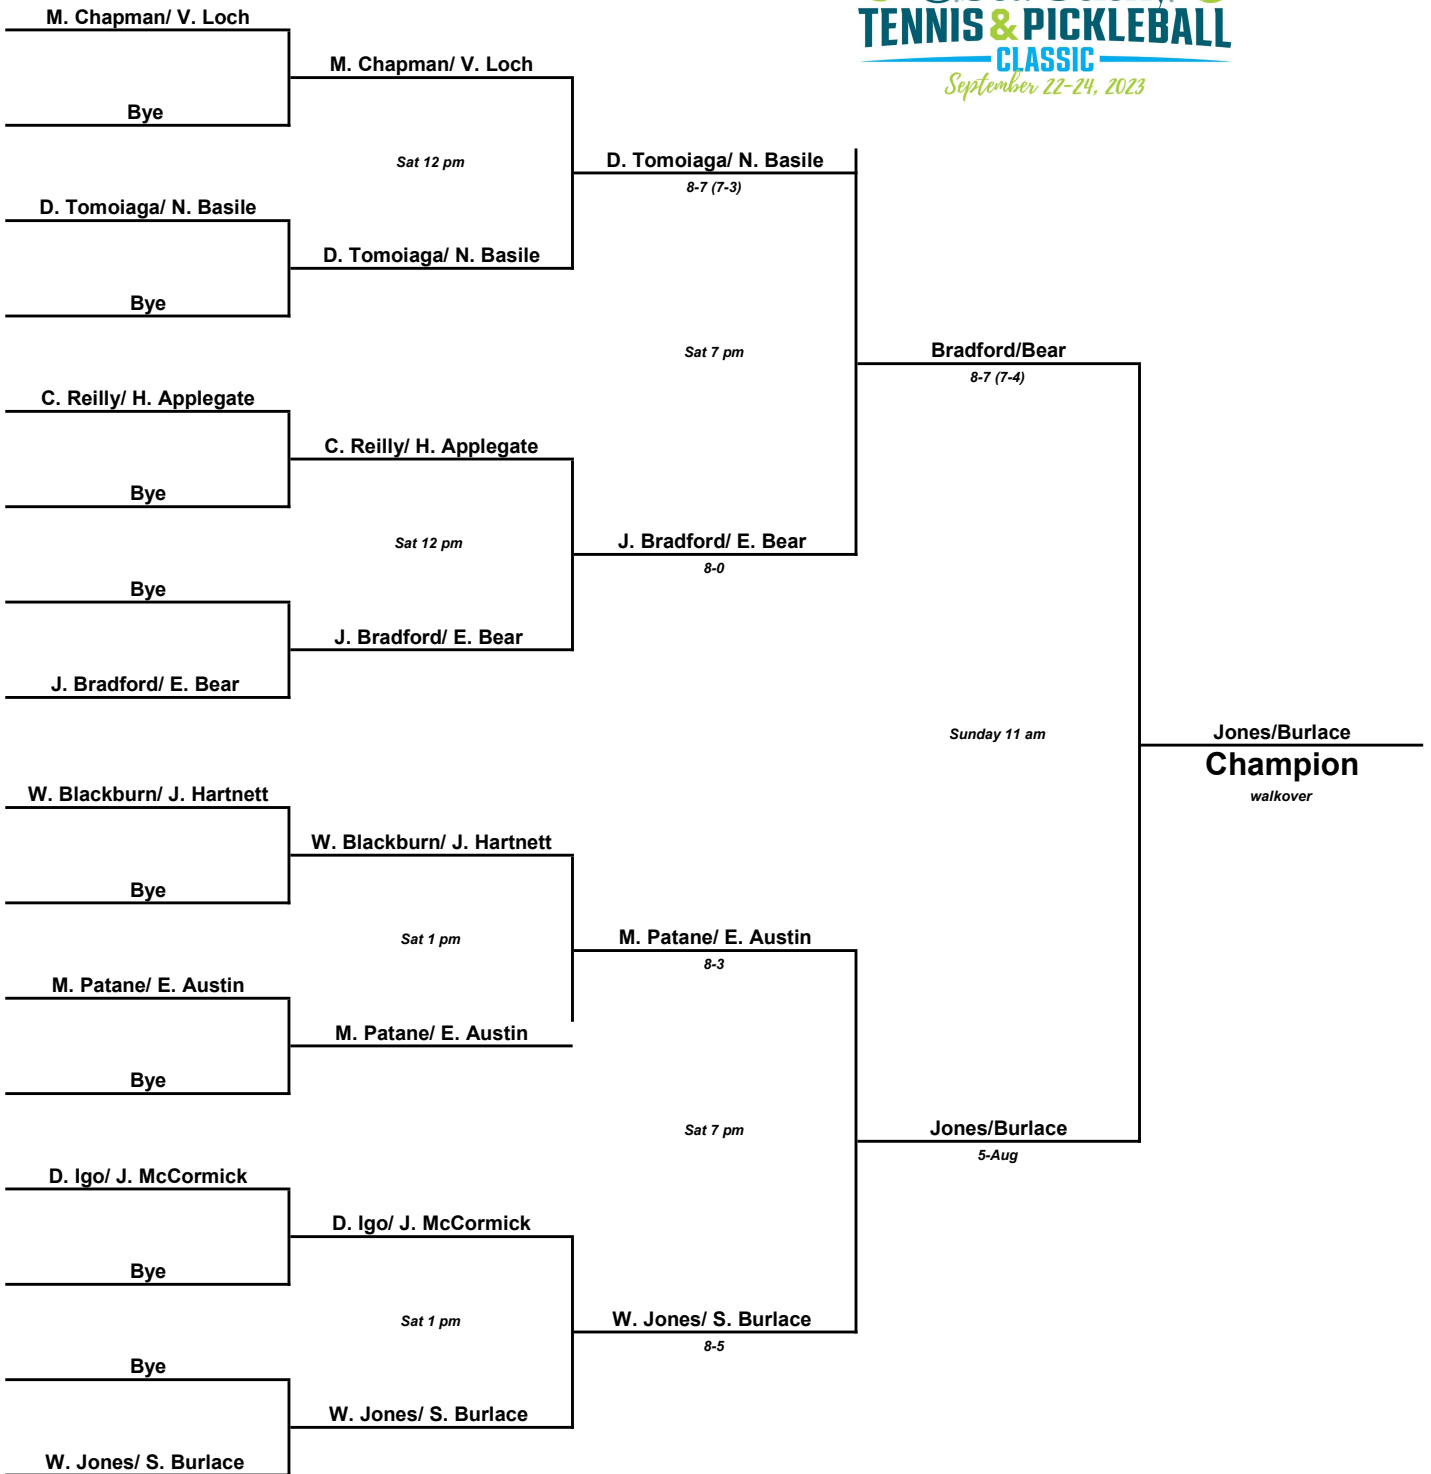

Sea Colony Tennis Classic 4.0 Women's Doubles