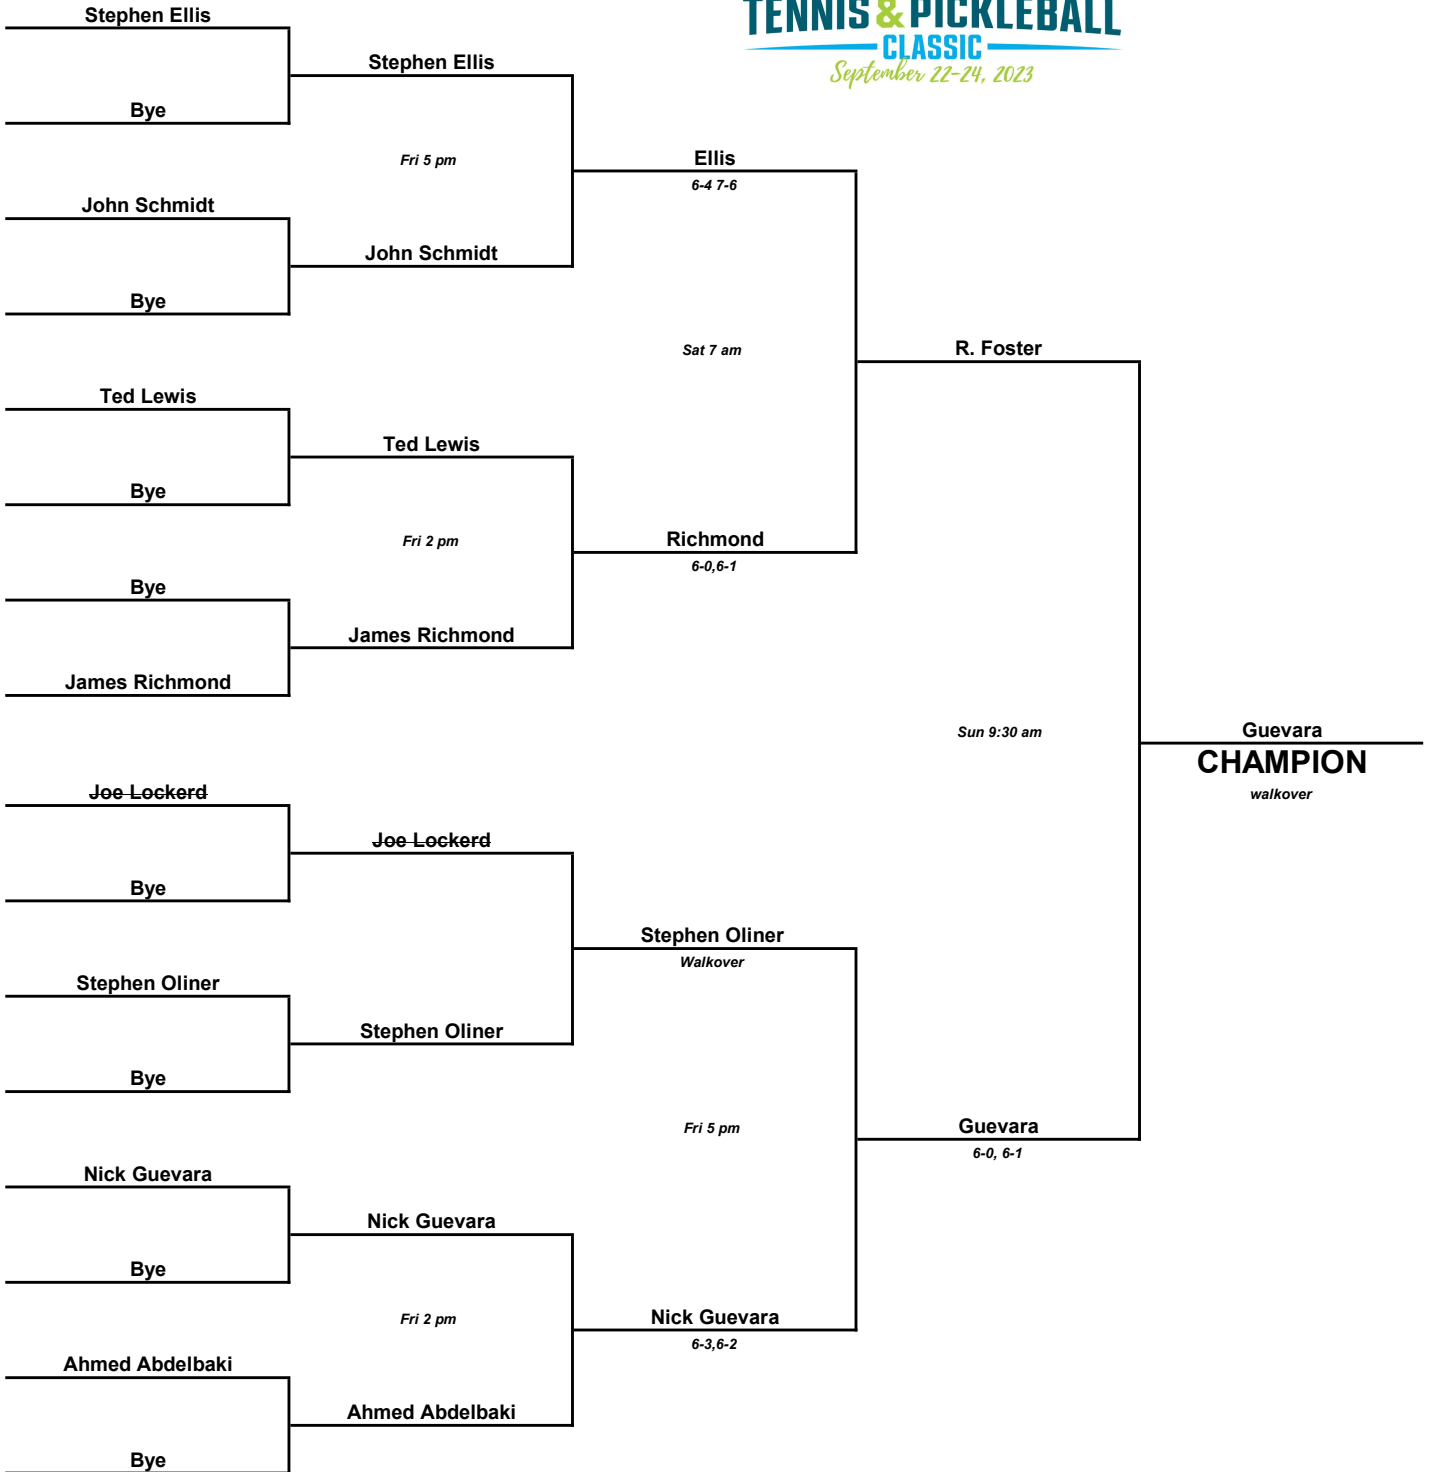

Sea Colony Tennis Classic

3.5 Men's Singles