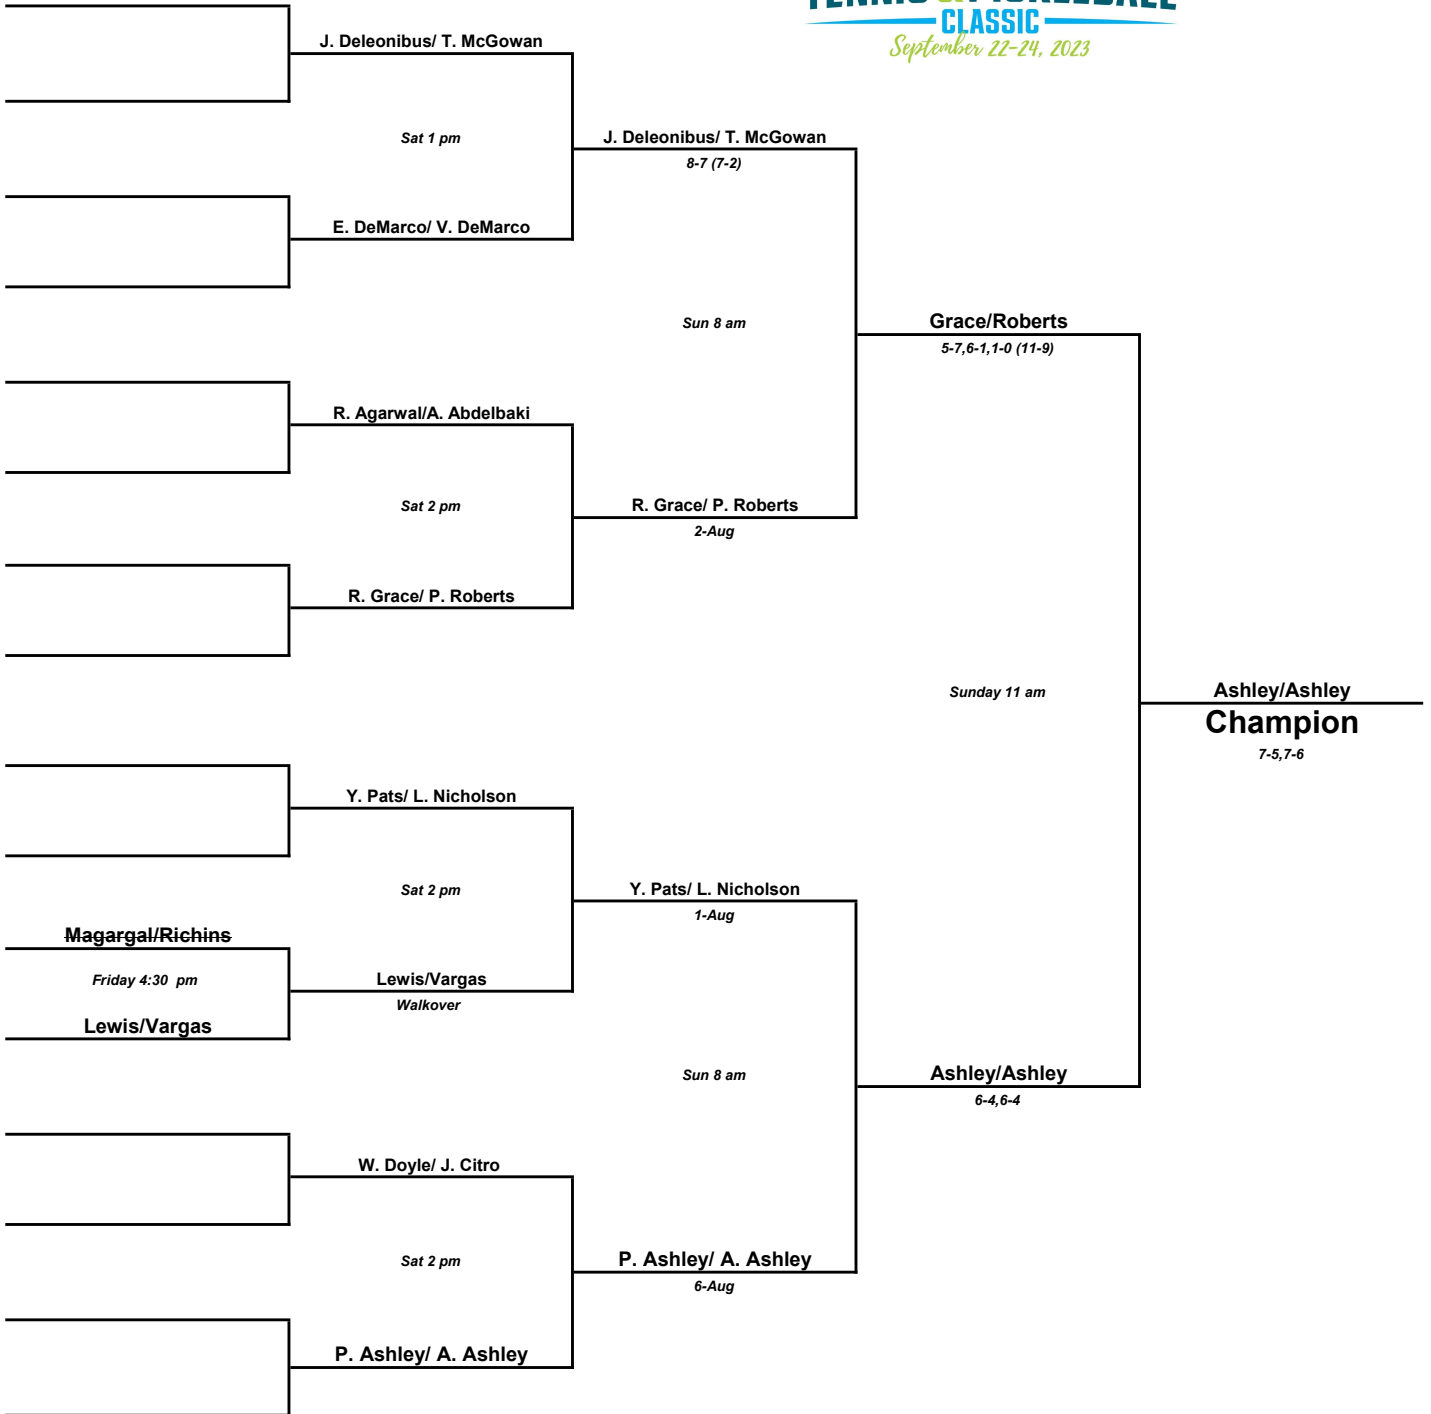

Sea Colony Tennis Classic

3.5 Men's Doubles

Sea Colony Tennis Classic 4.0 Women's Doubles

Sea Colony Tennis & Pickleball Classic

4.0 Men's Doubles

Sea Colony Tennis Classic

4.5 Women's Doubles

Sea Colony Tennis Classic 4.5 Men's Doubles