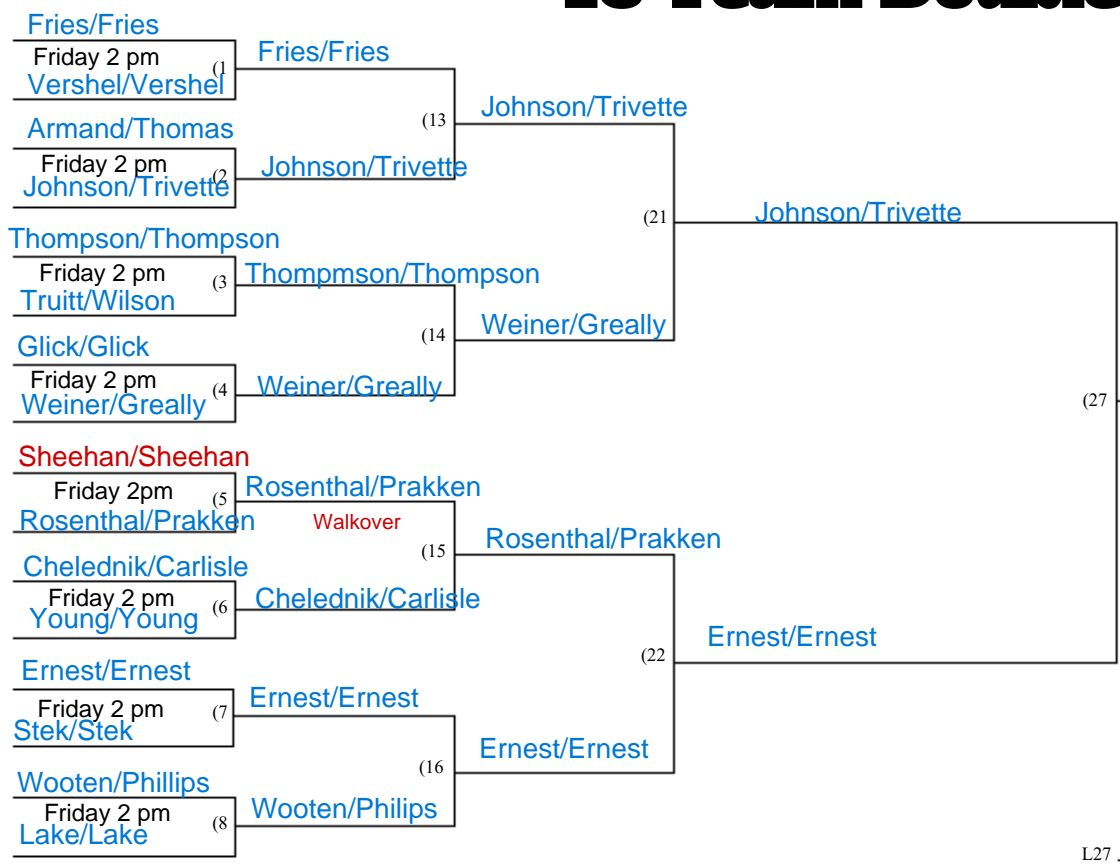

16 Team Double Elimination

Sea Colony Pickleball Classic 3.5 Mixed Doubles

Winner's Bracket

Loser's Bracket