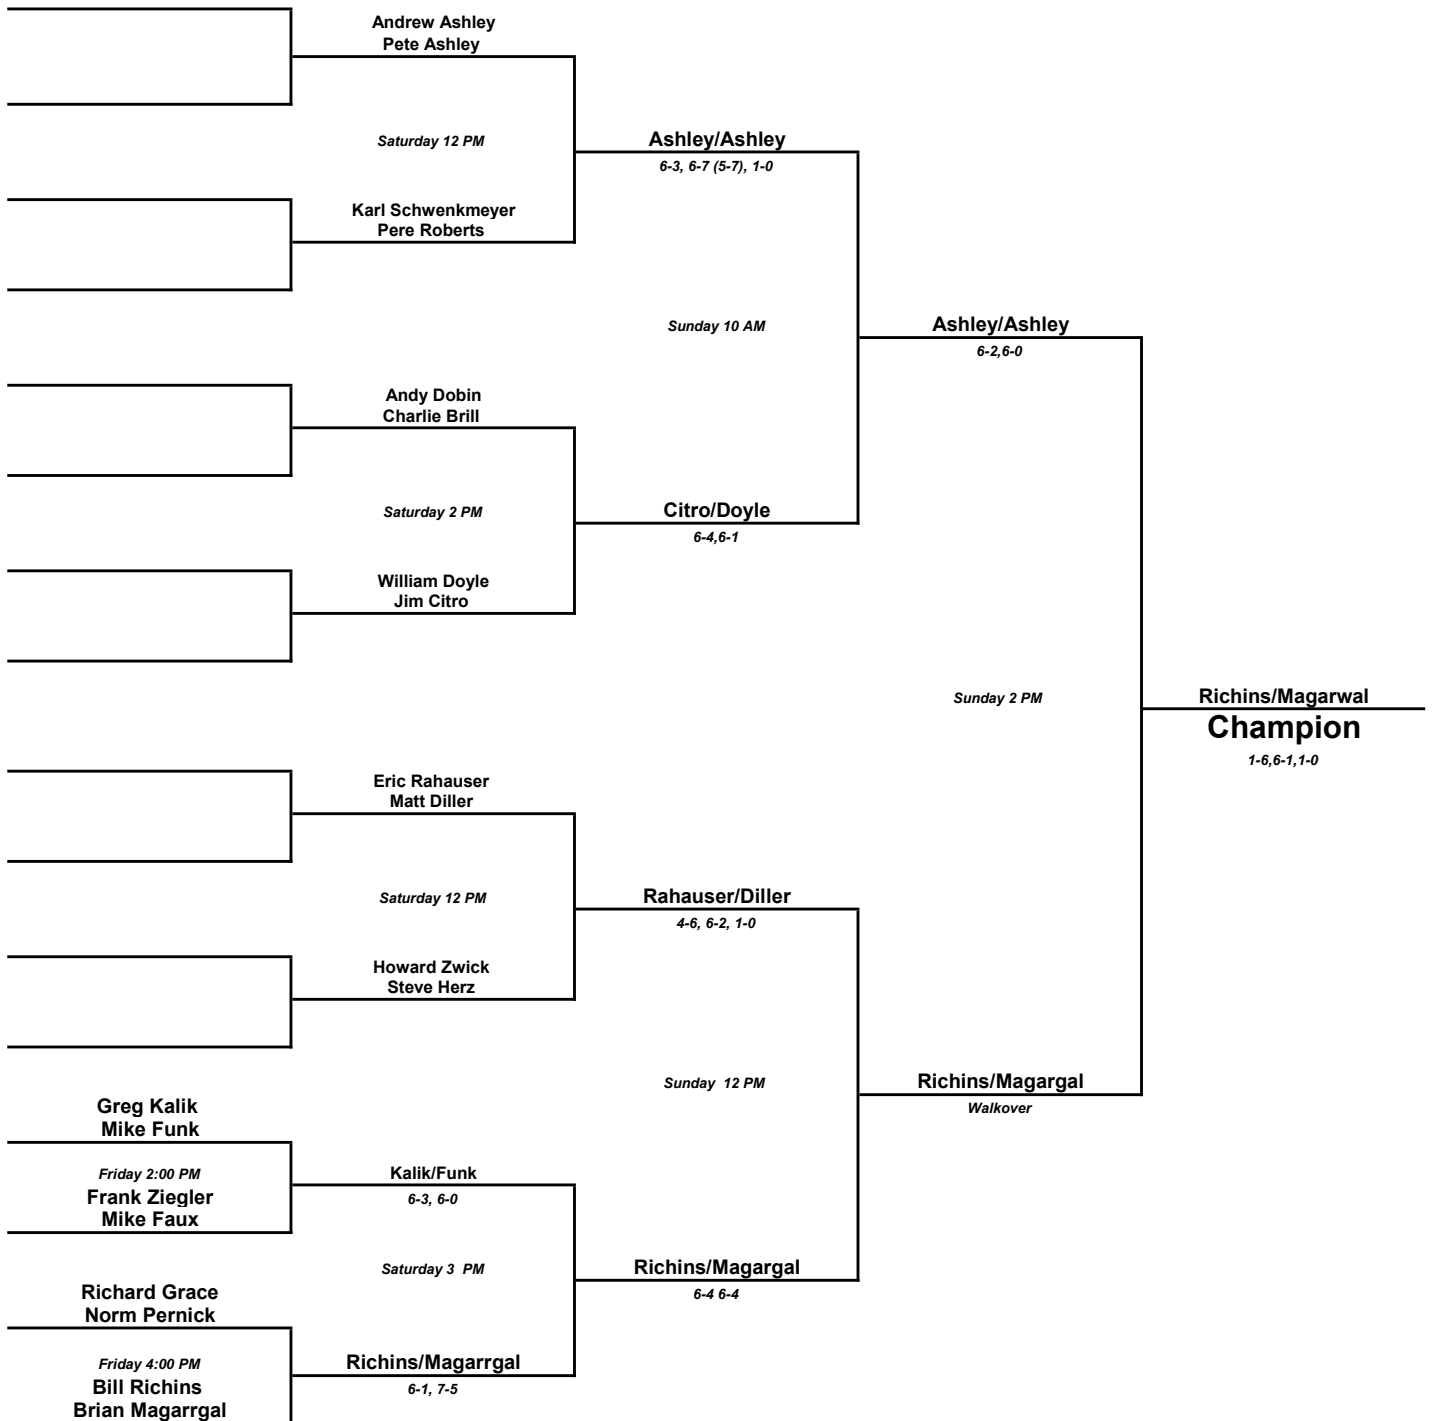

2022 Sea Colony Tennis & Pickleball Classic

4.0 Men's Doubles