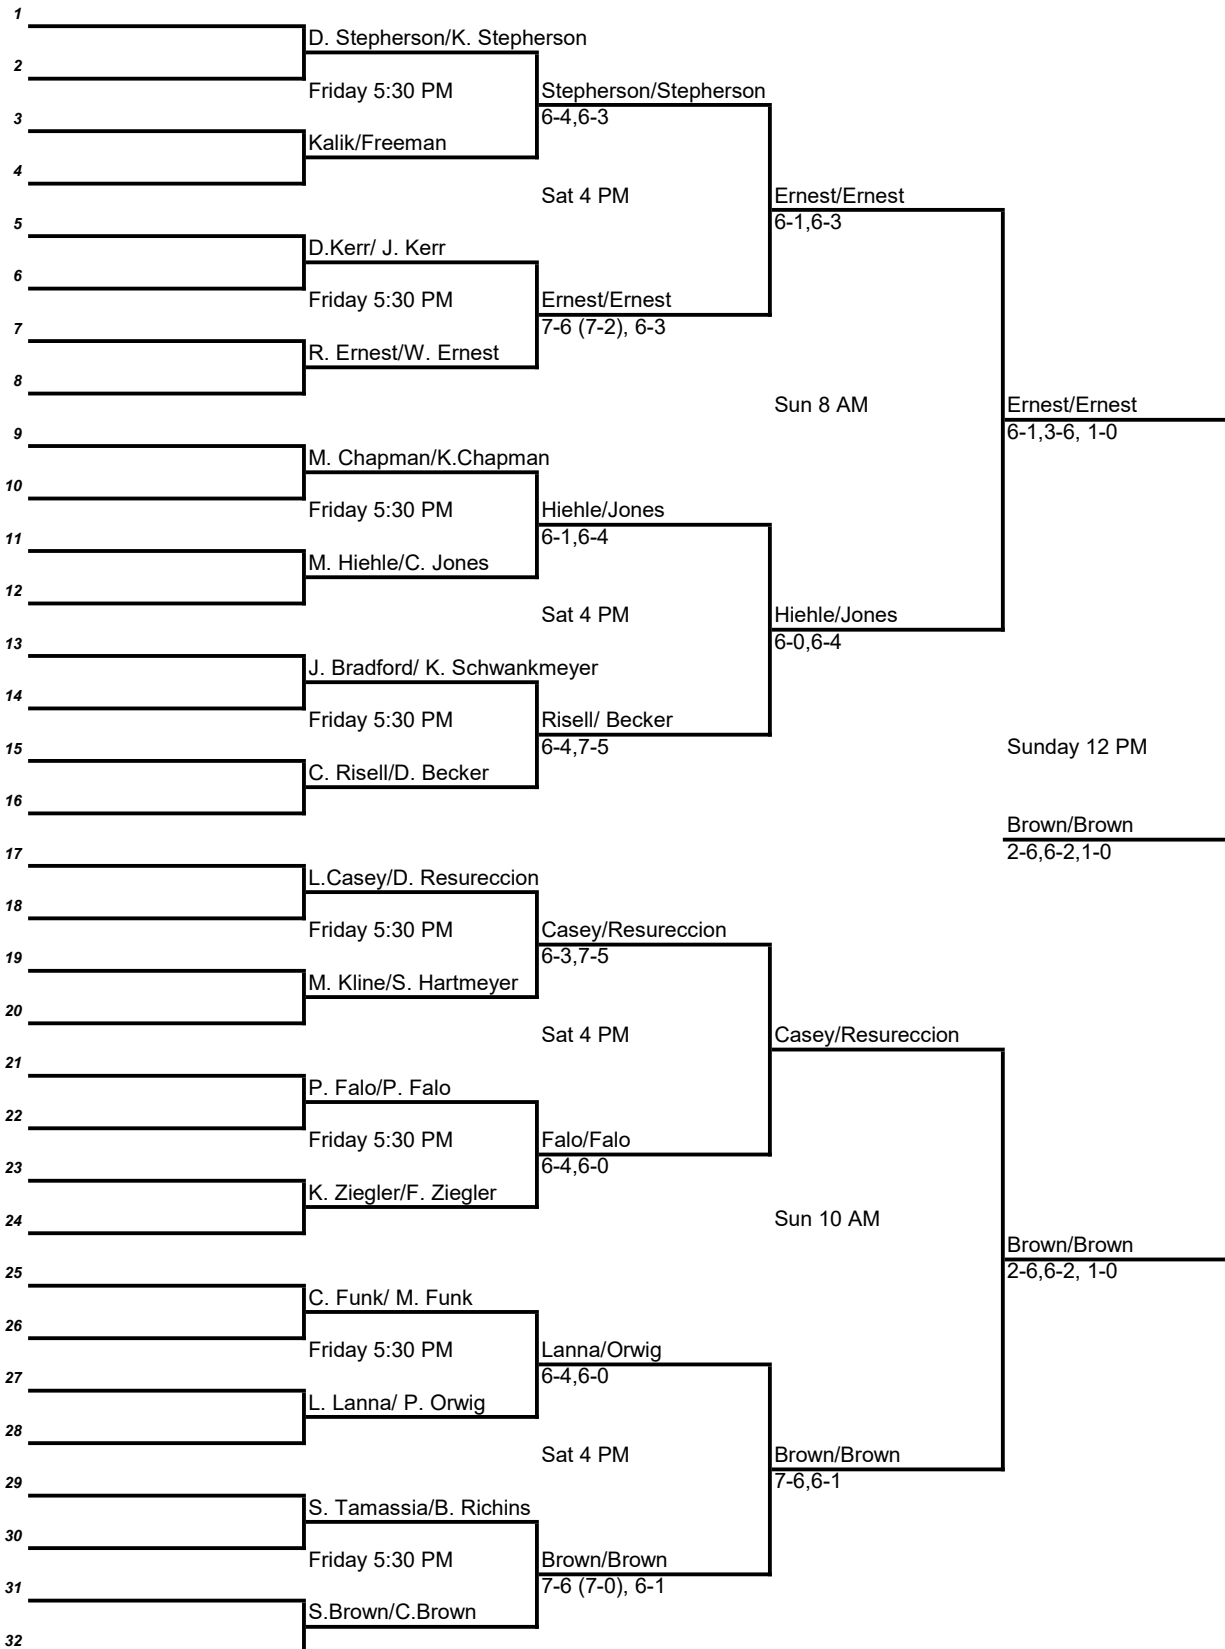

Sea Colony Tennis Classic

8.0 Mixed Doubles