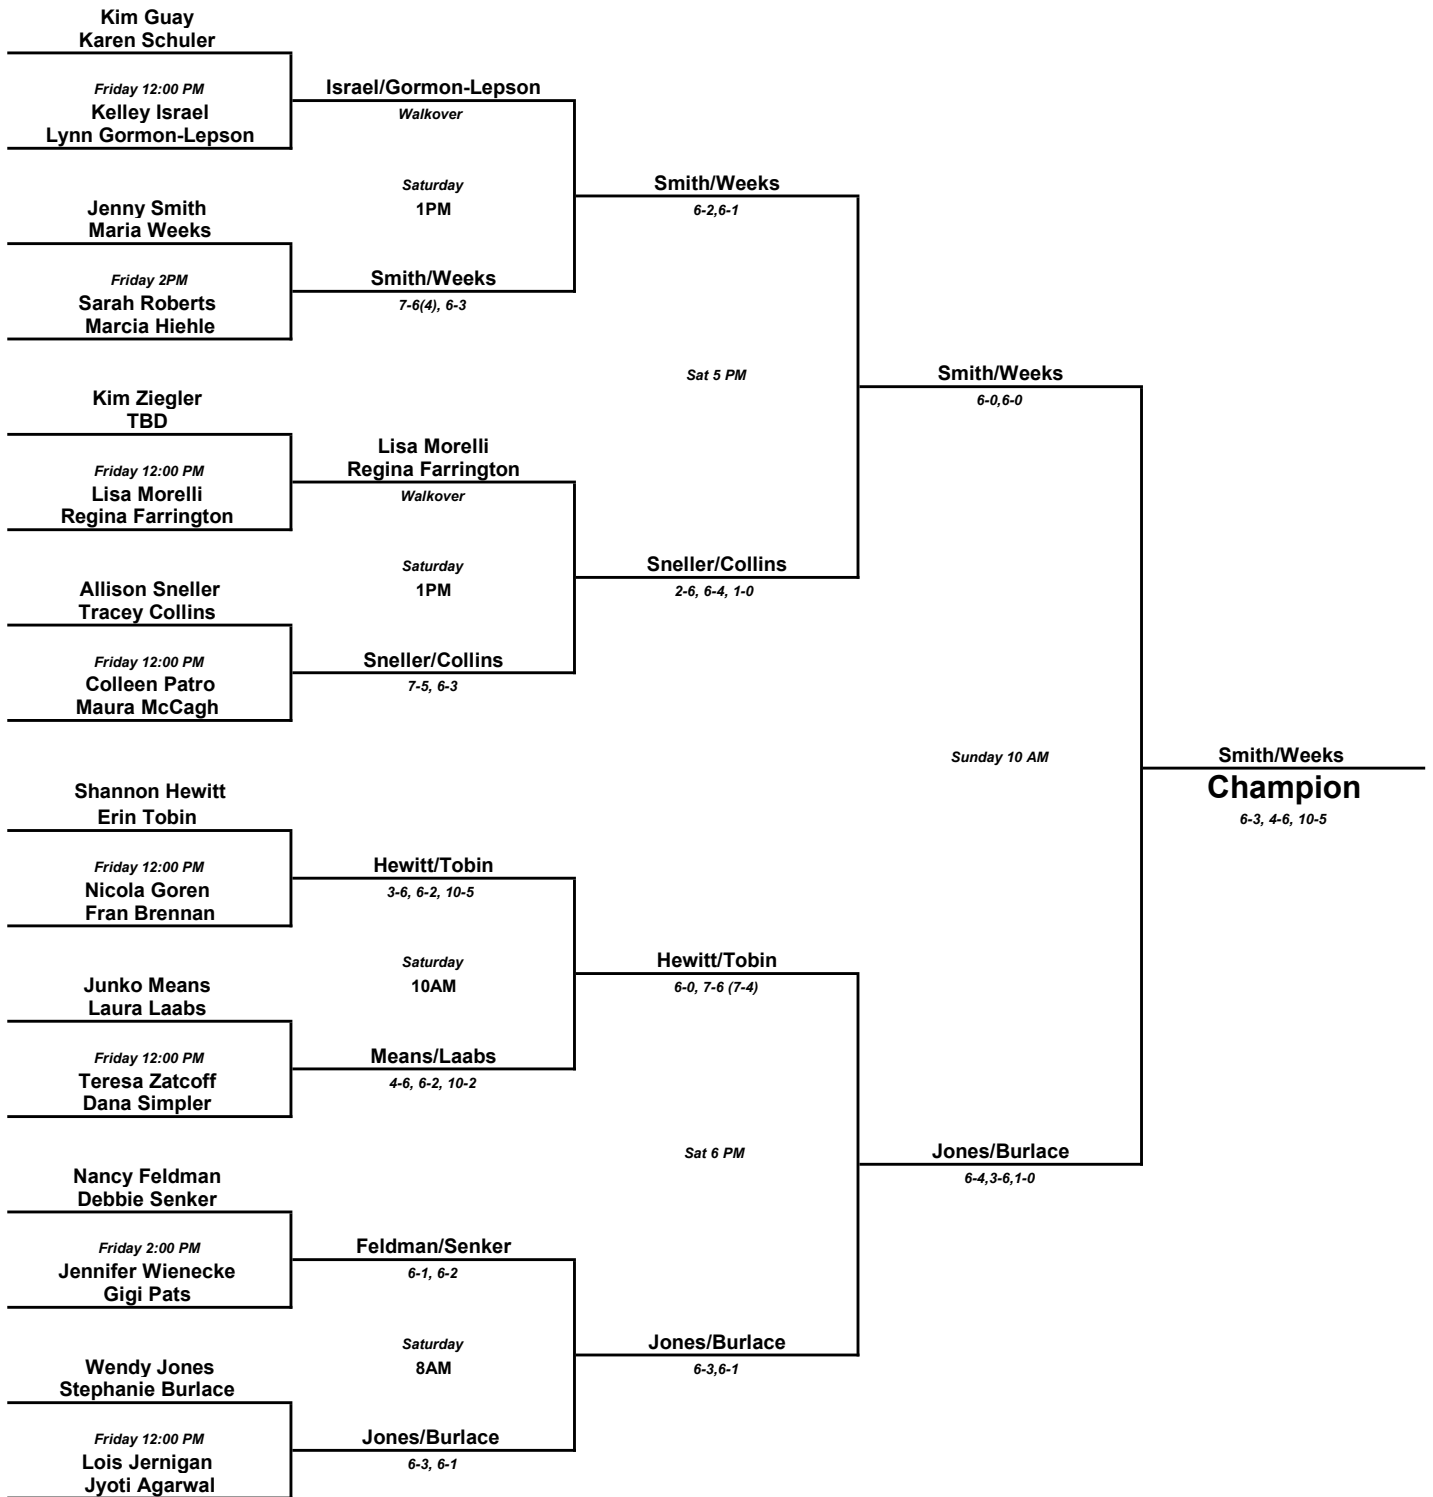

Sea Colony Tennis Classic

3.5 Women's Doubles