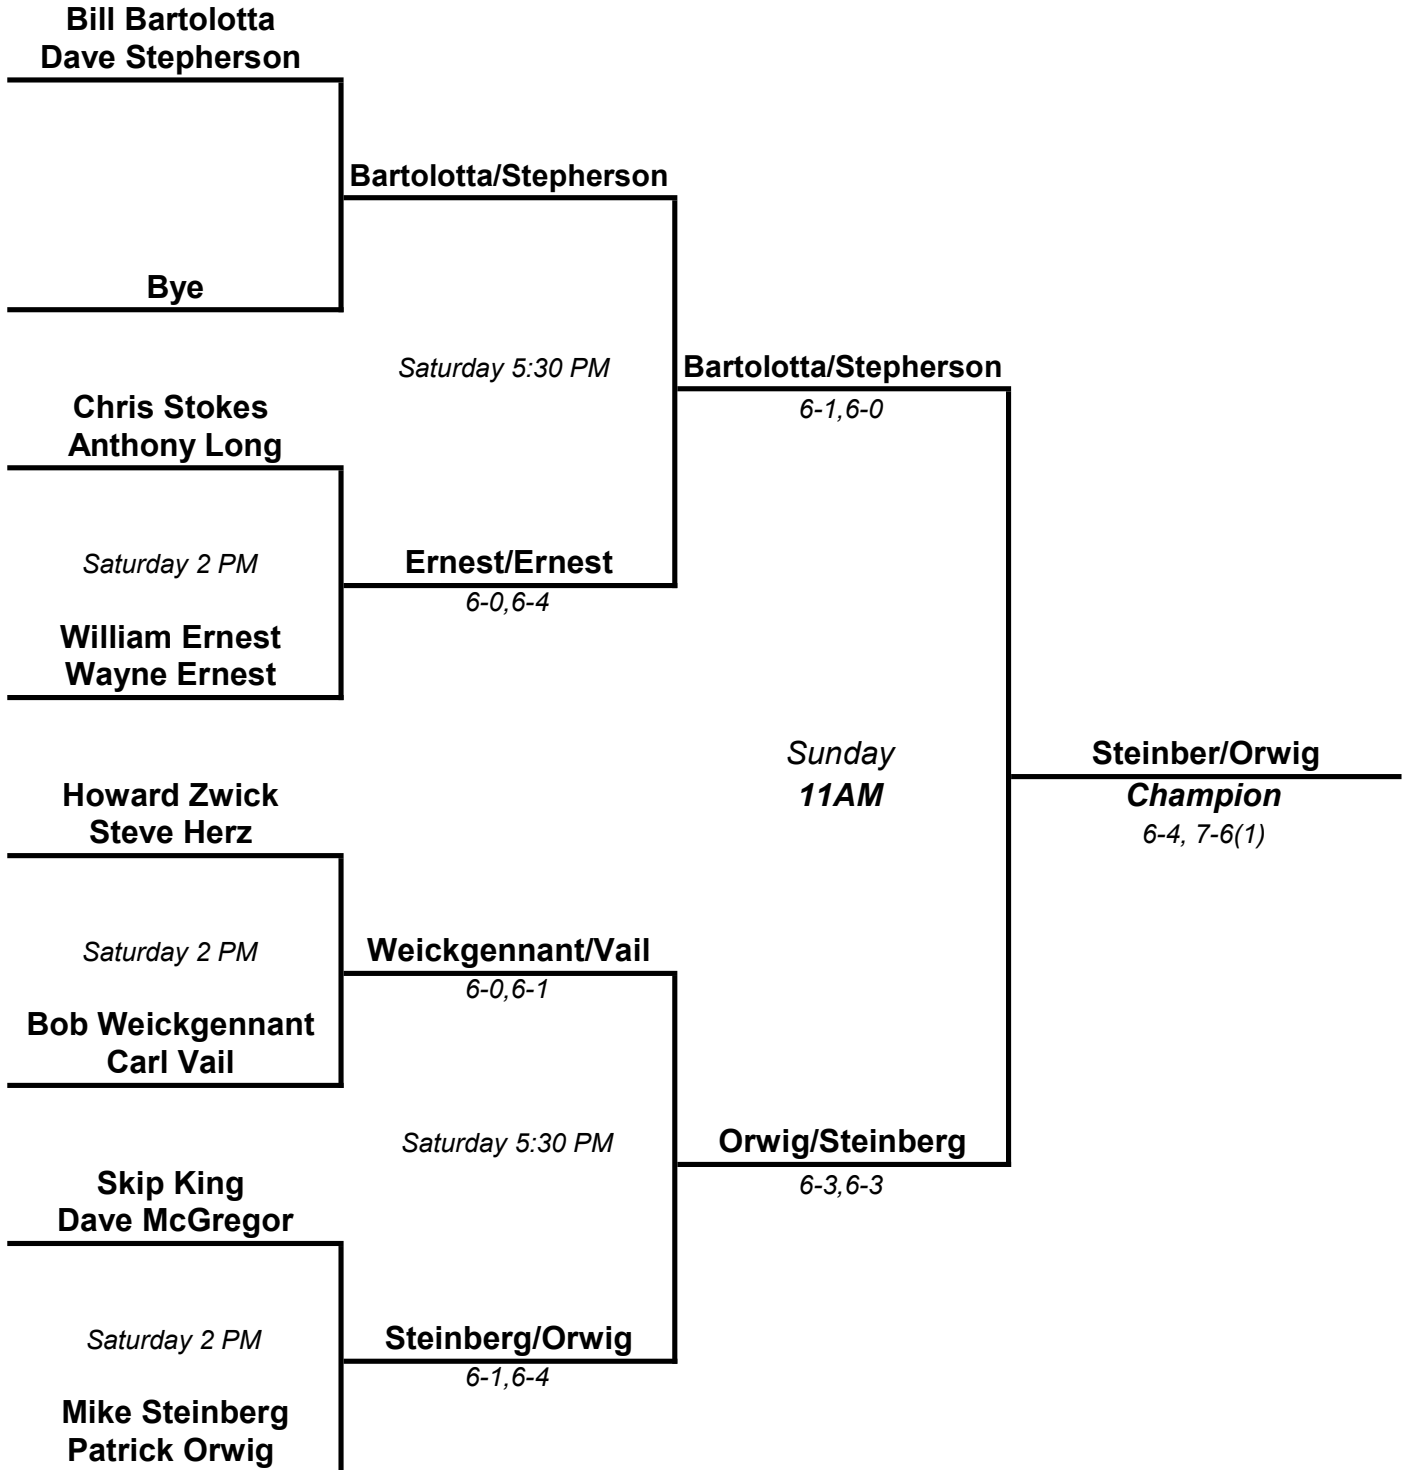

Sea Colony Tennis Classic

4.5 Men's Doubles