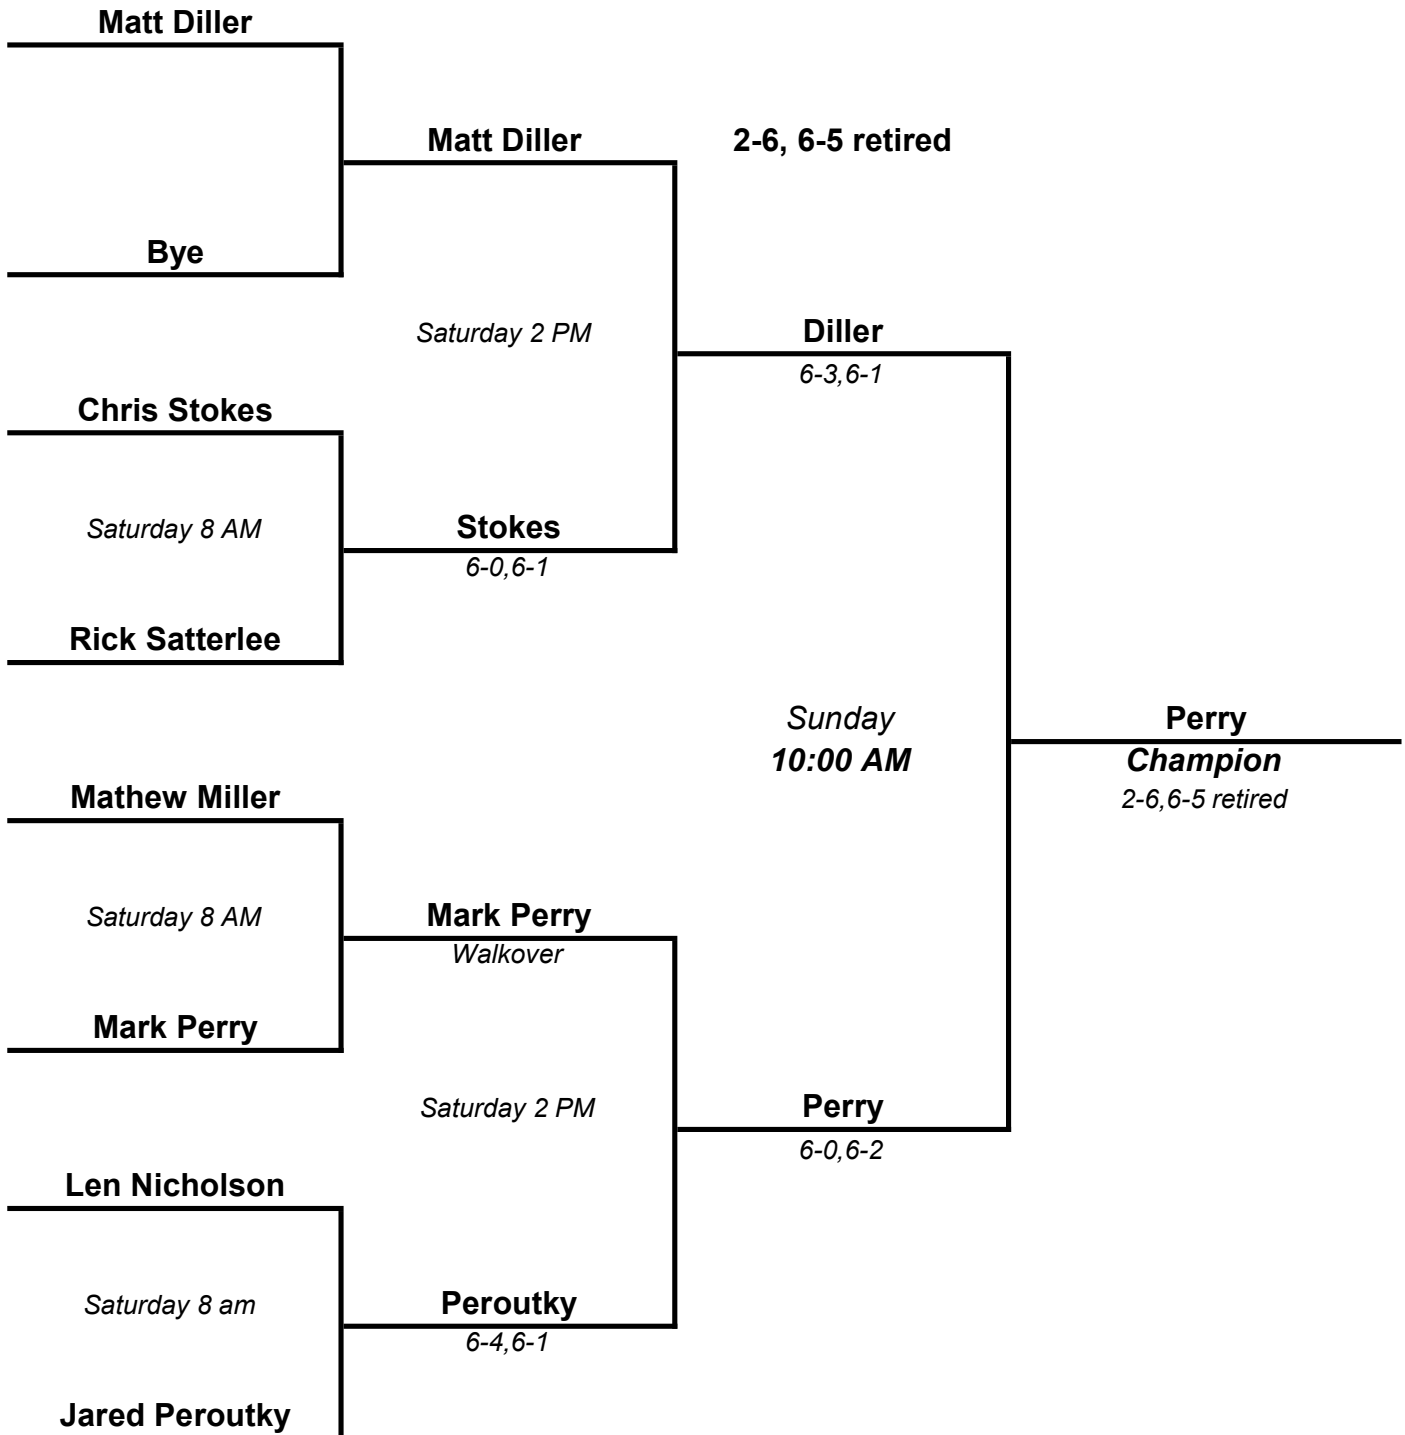

Christie Miller

Saturday 4 PM

Heidi Scott

Heidi Scott

Walkover

Sea Colony Tennis Classic

4.5 Men's Singles

Sea Colony Tennis Classic 3.0 Women's Doubles