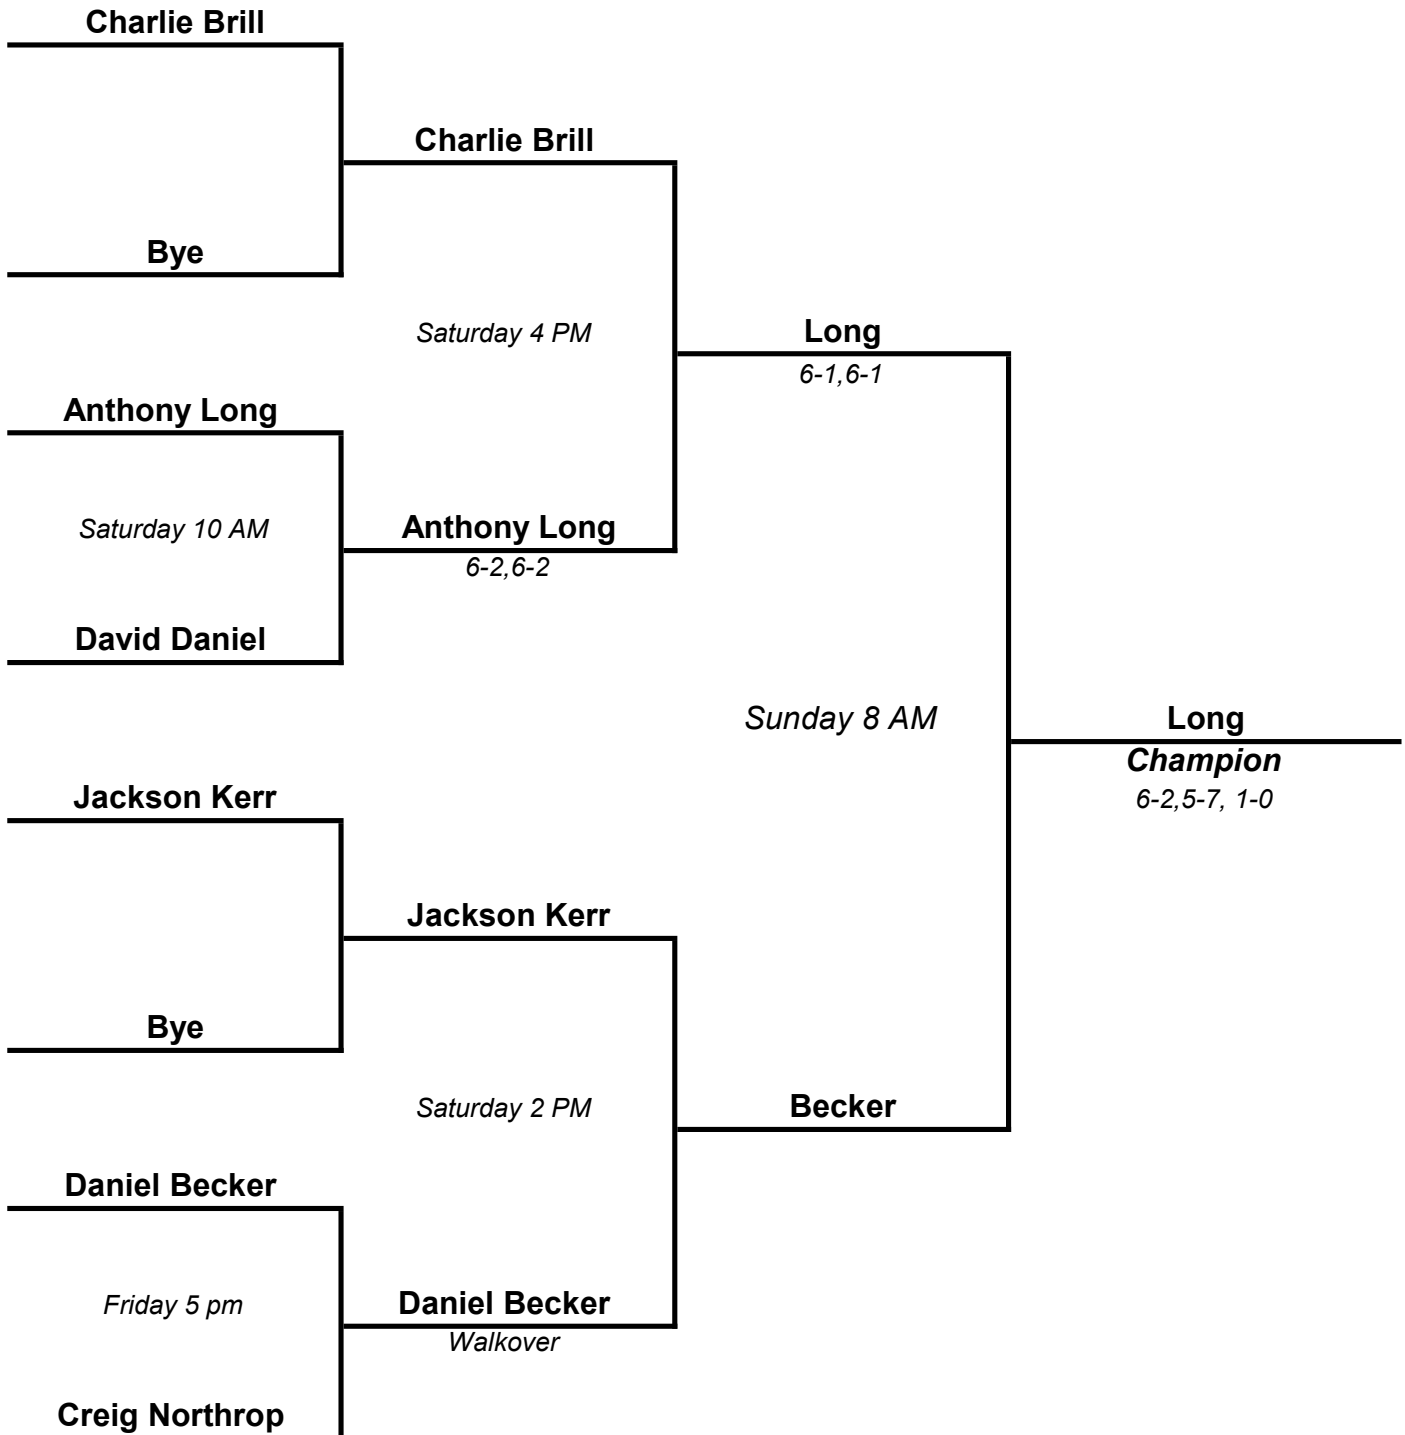

Sea Colony Tennis Classic 4.0 Men's Singles