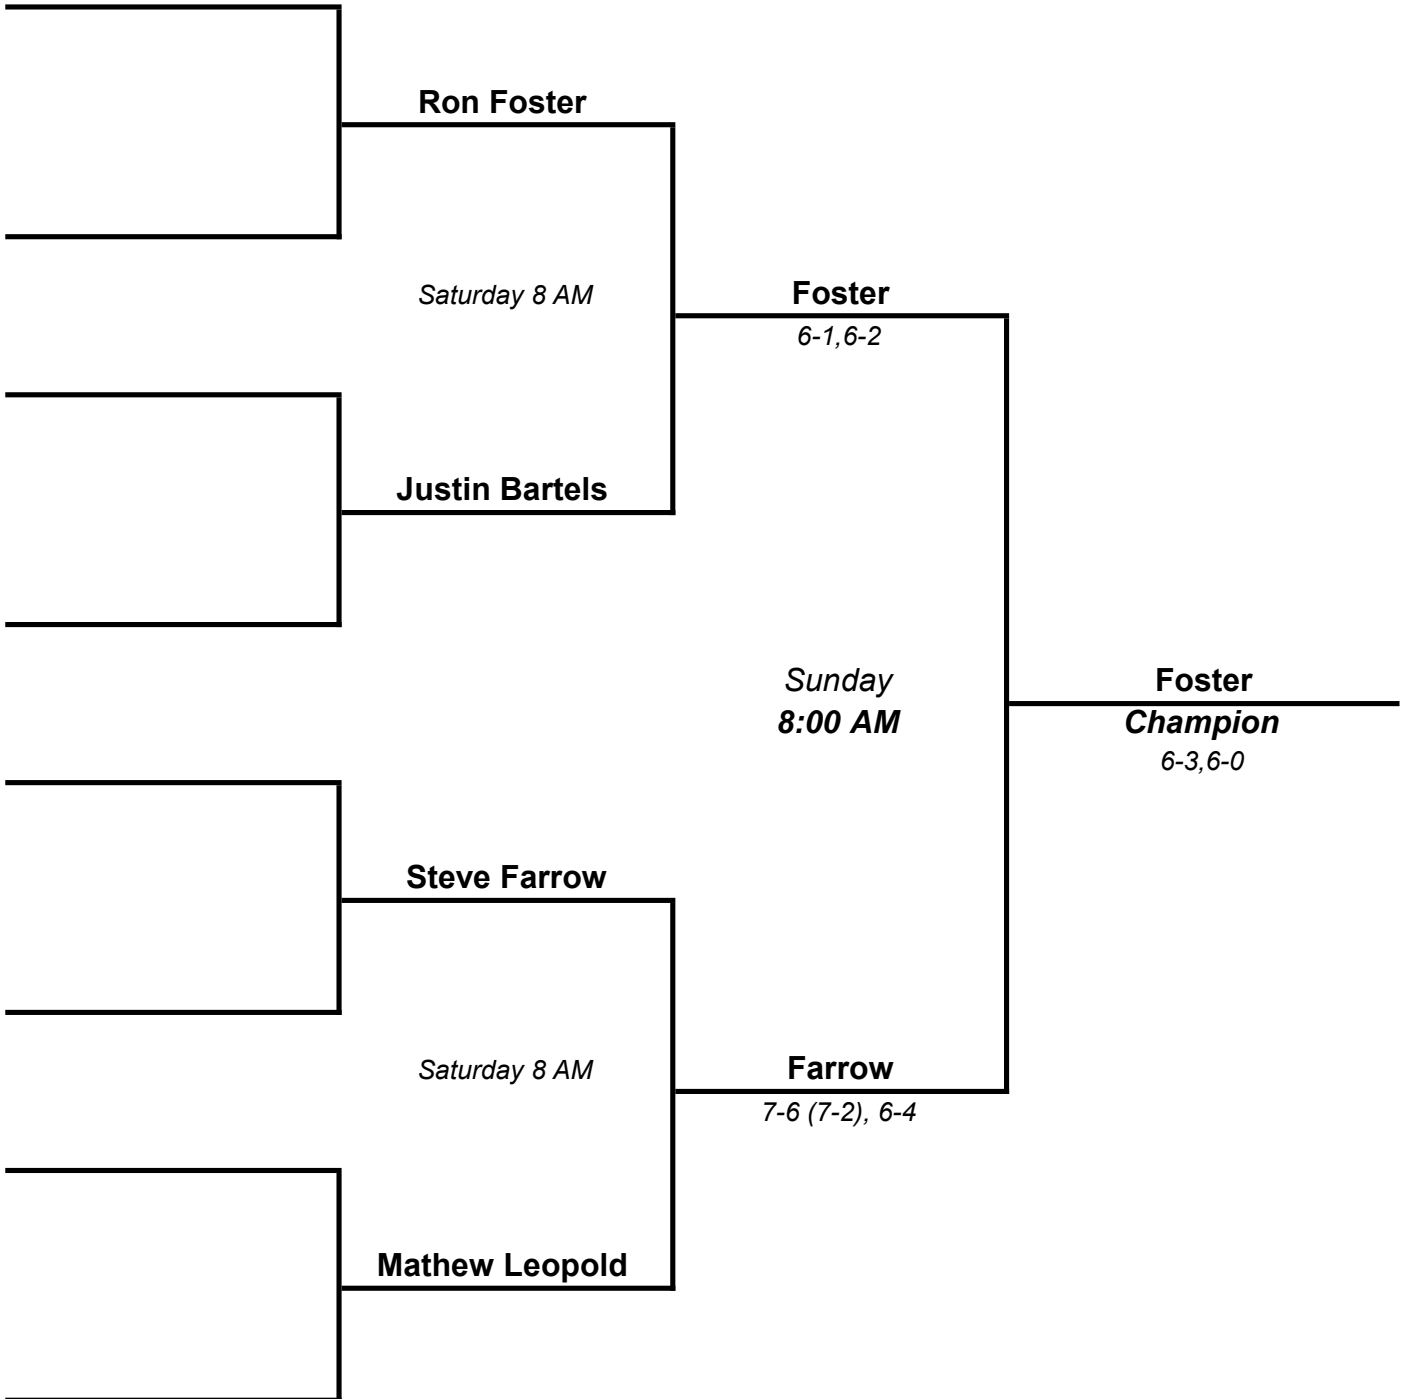

Sea Colony Tennis Classic

3.0 Men's Singles

Sea Colony Tennis Classic

3.0 - 3.5 Women's Singles

Penny Hamilton

Bye

Penny Hamilton

Sunday
8:00 AM