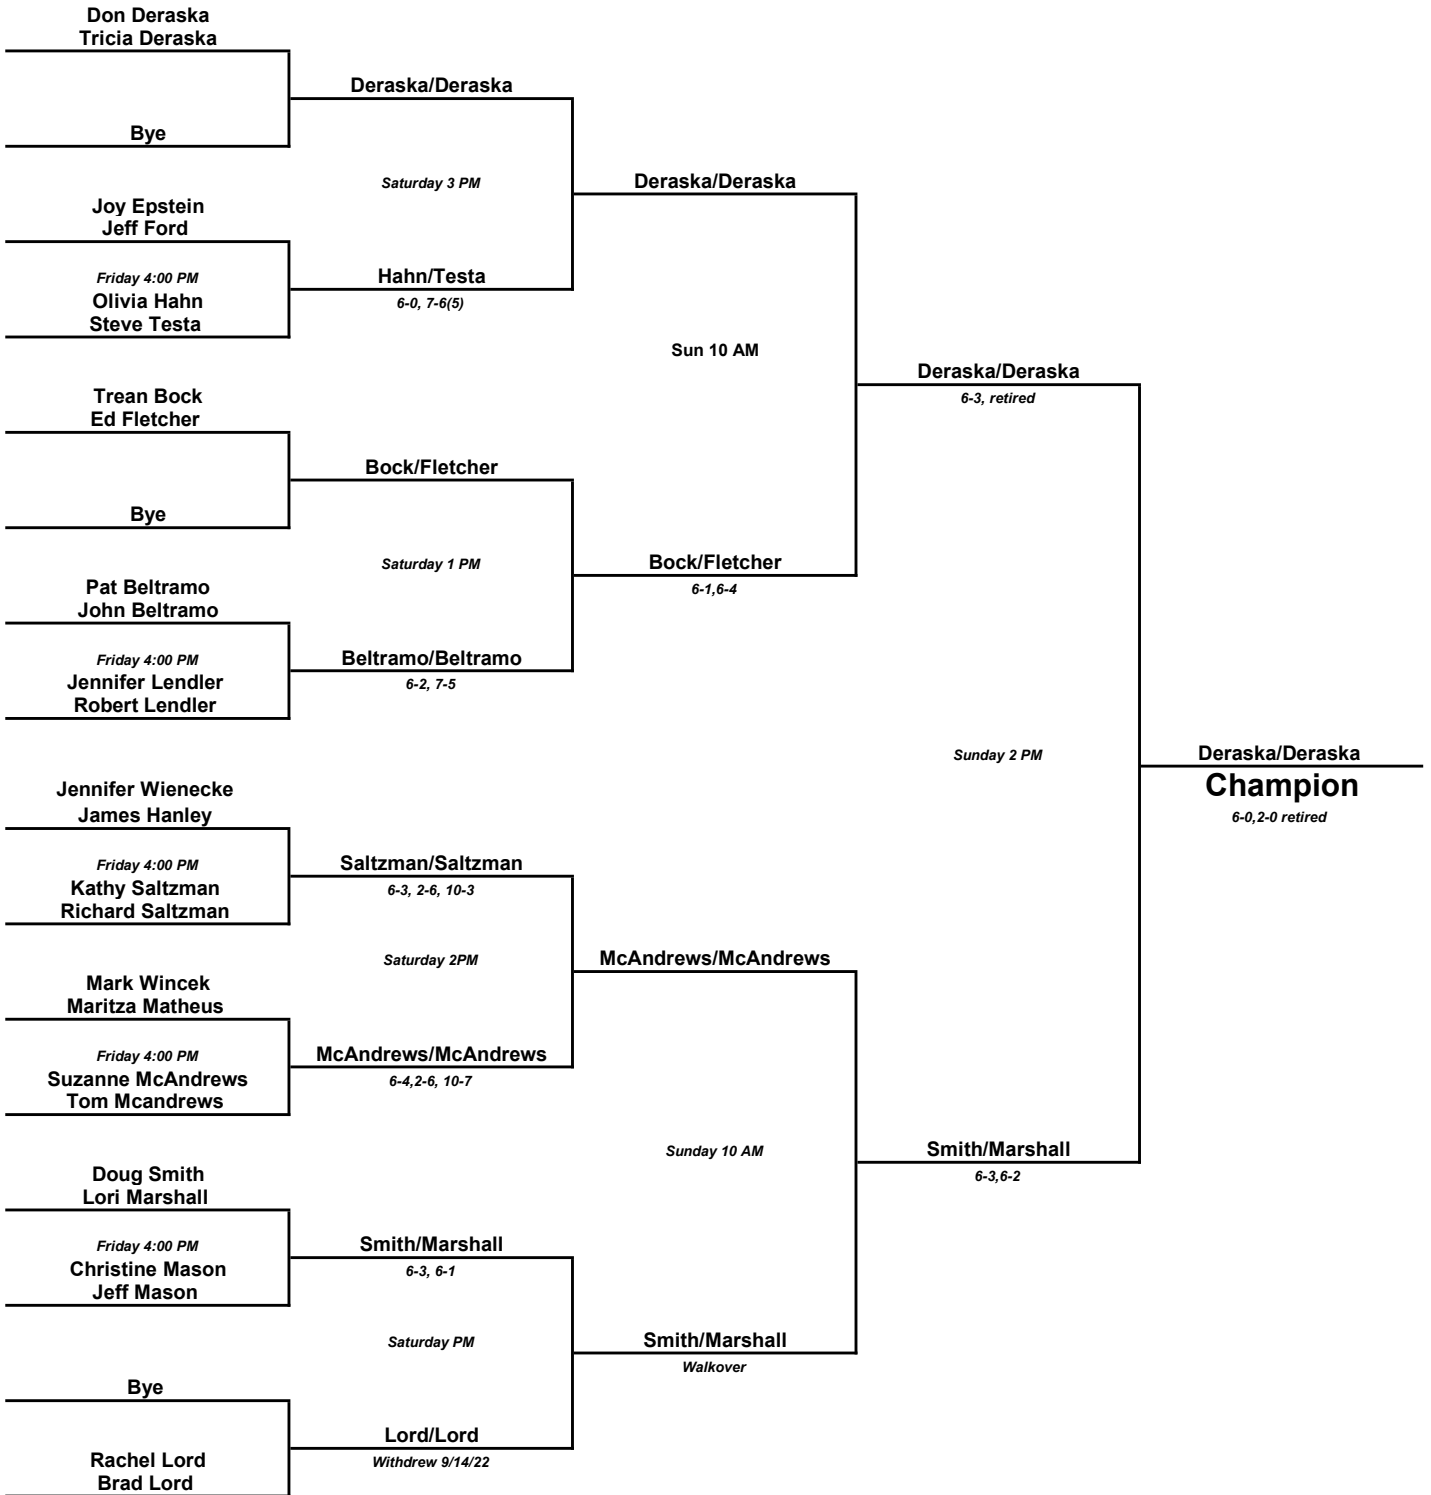

Sea Colony Tennis Classic

6.0 Mixed Doubles