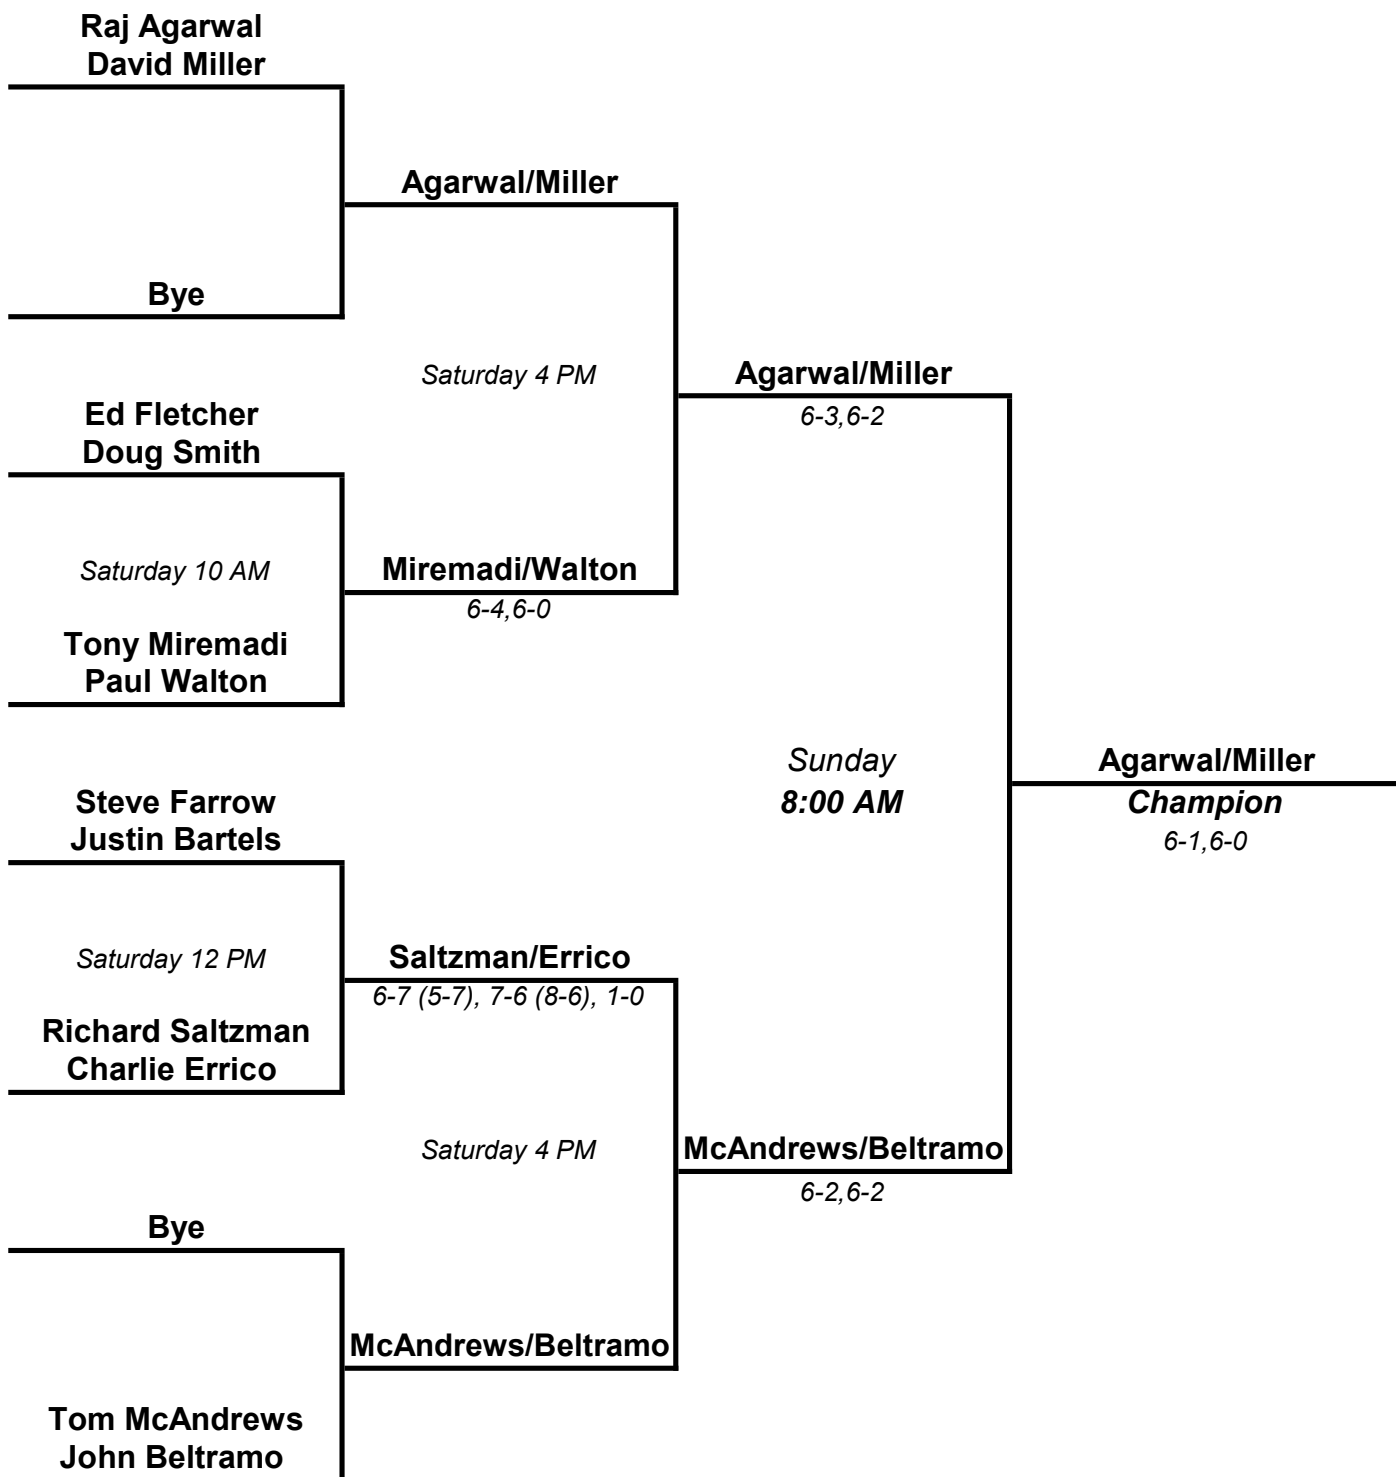

Sea Colony Tennis Classic

3.0 Men's Doubles