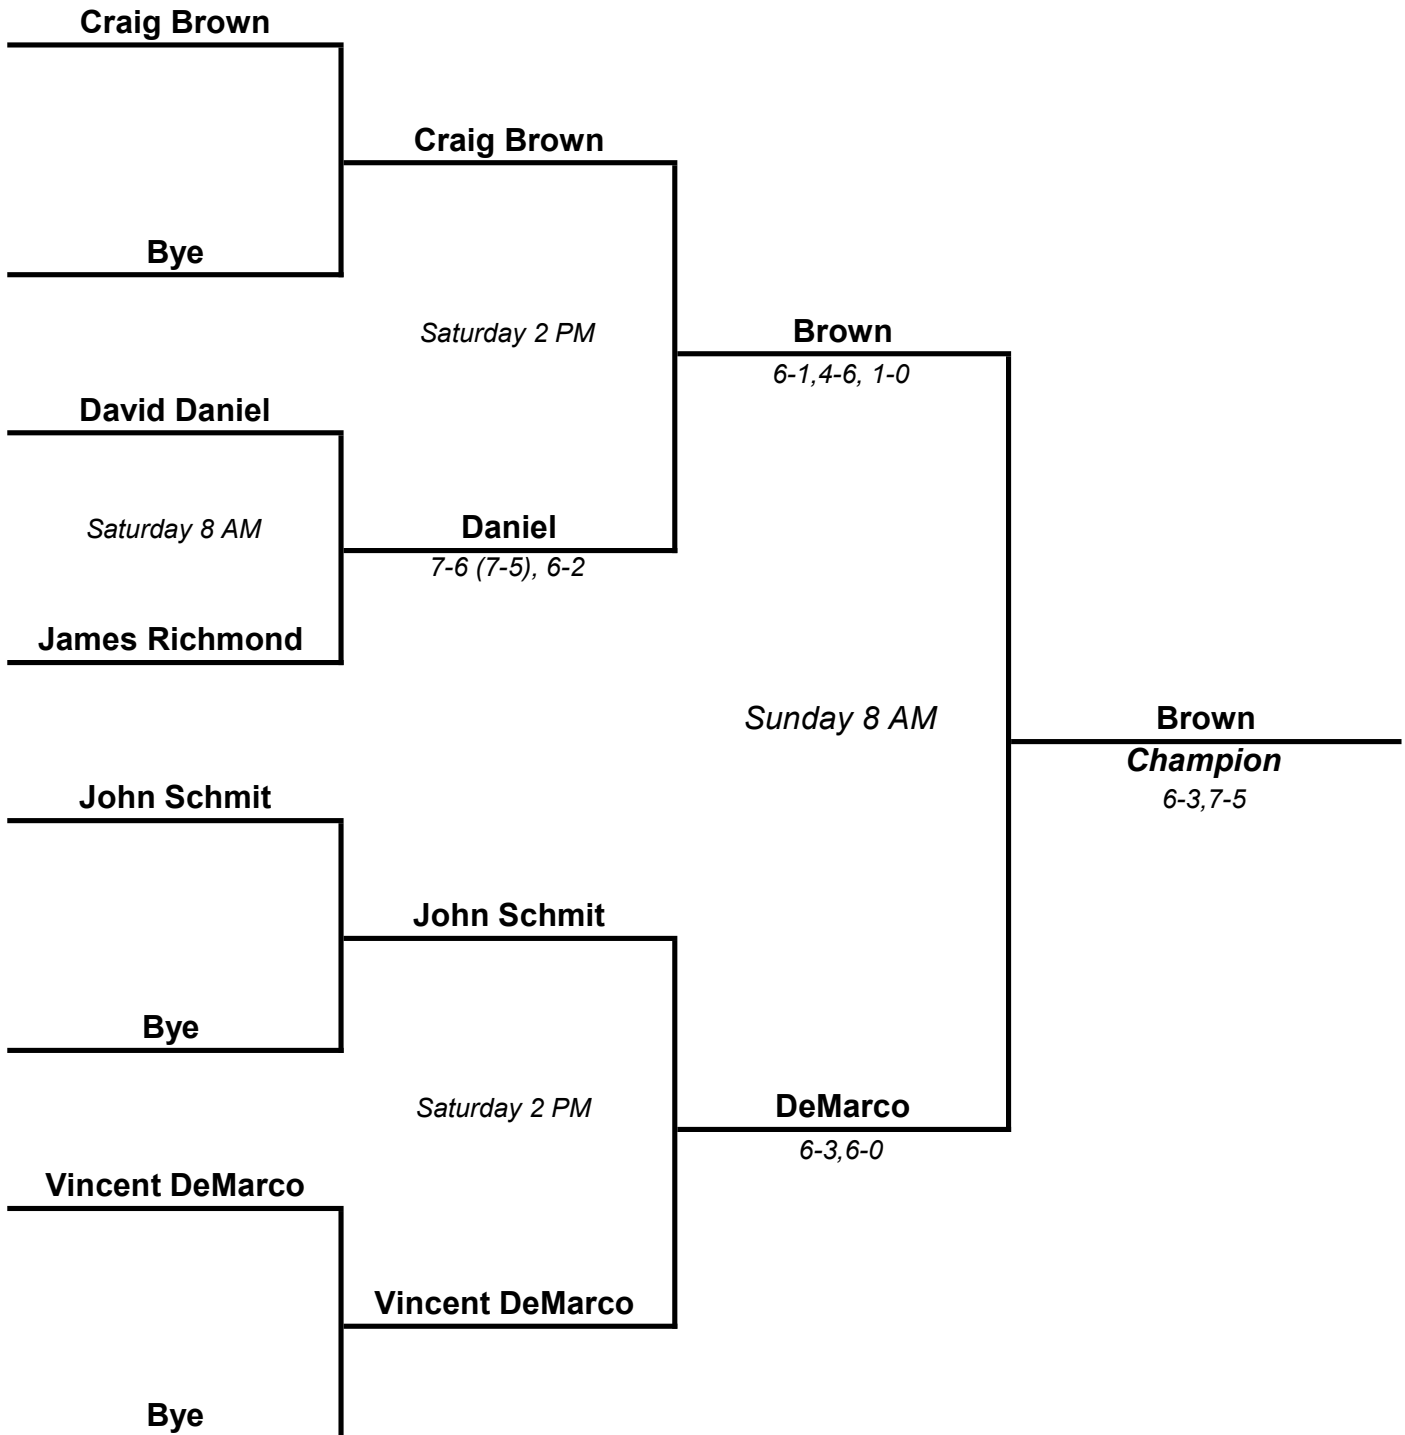

Sea Colony Tennis Classic

3.5 Men's Singles