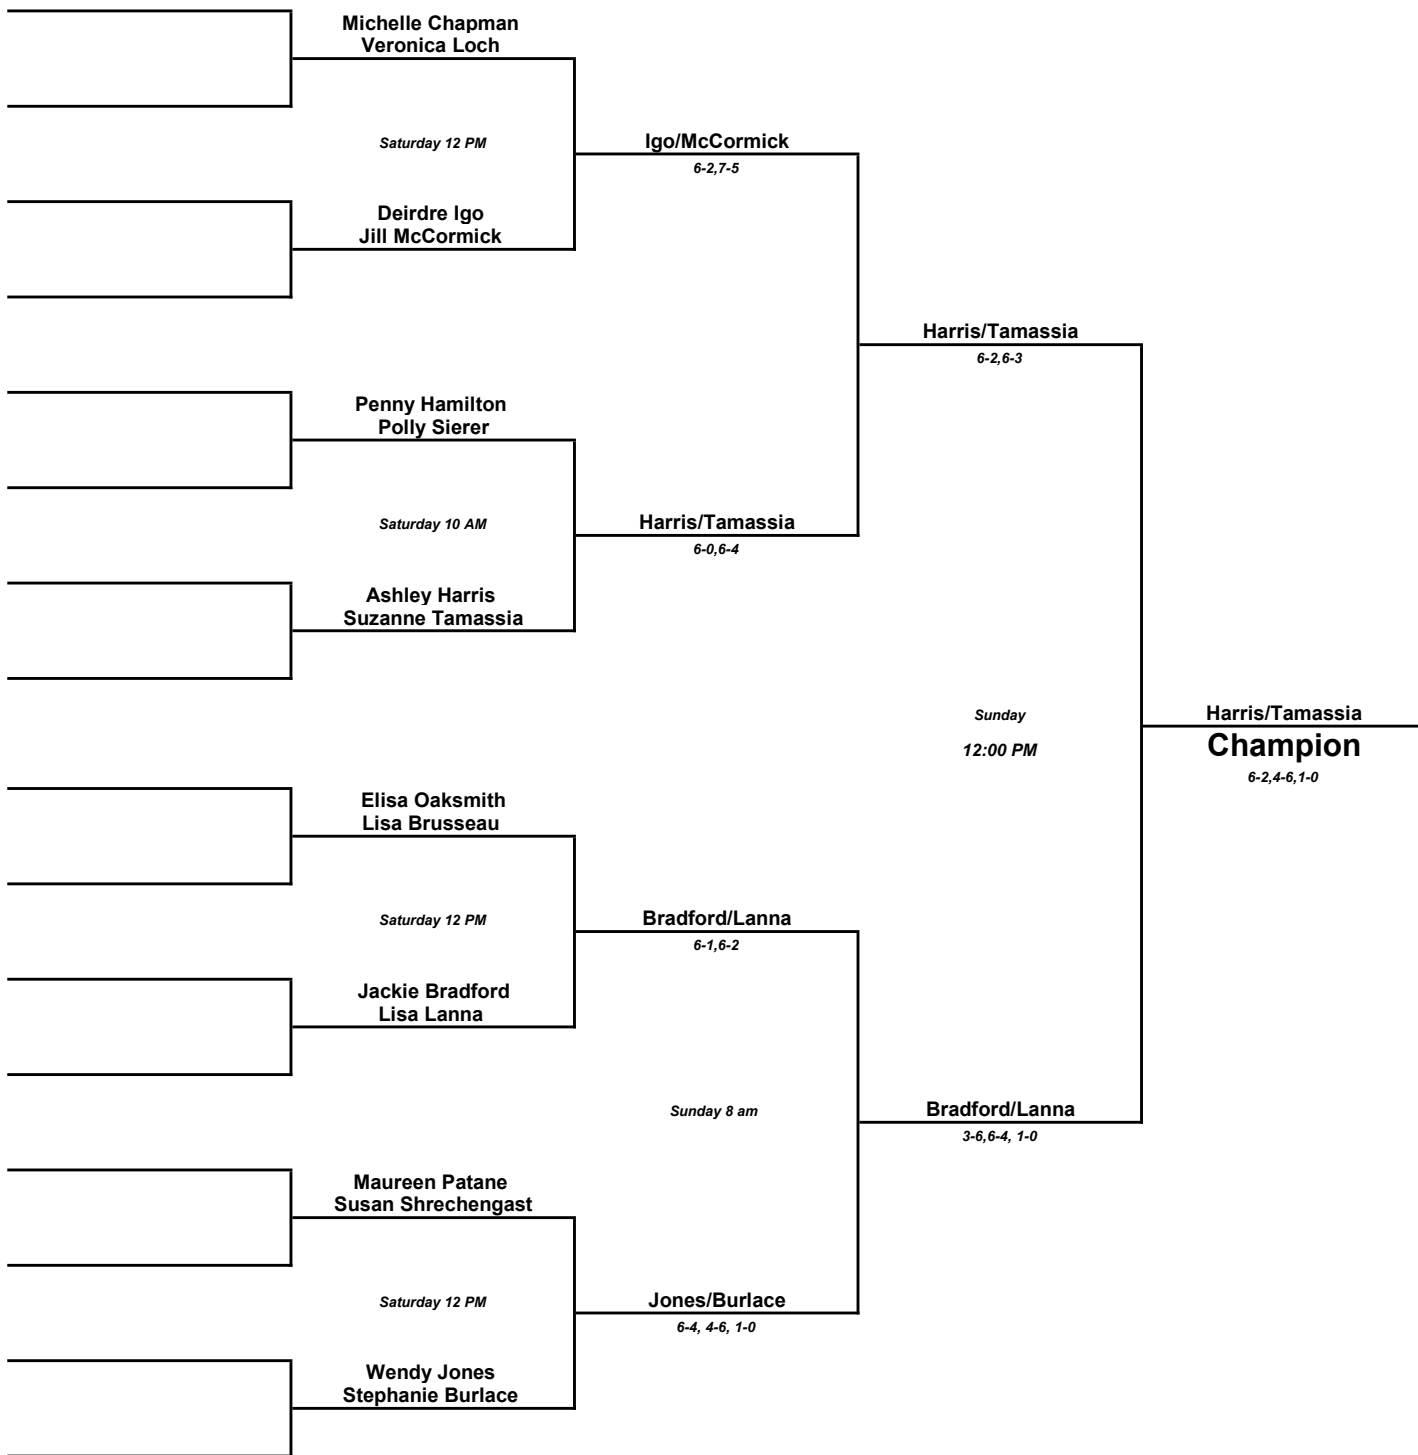

Sea Colony Tennis Classic

3.0 Men's Doubles

Sea Colony Tennis Classic

3.5 Women's Doubles

Sea Colony Tennis Classic

3.5 Men's Doubles

Sea Colony Tennis Classic 4.0 Women's Doubles

2022 Sea Colony Tennis & Pickleball Classic