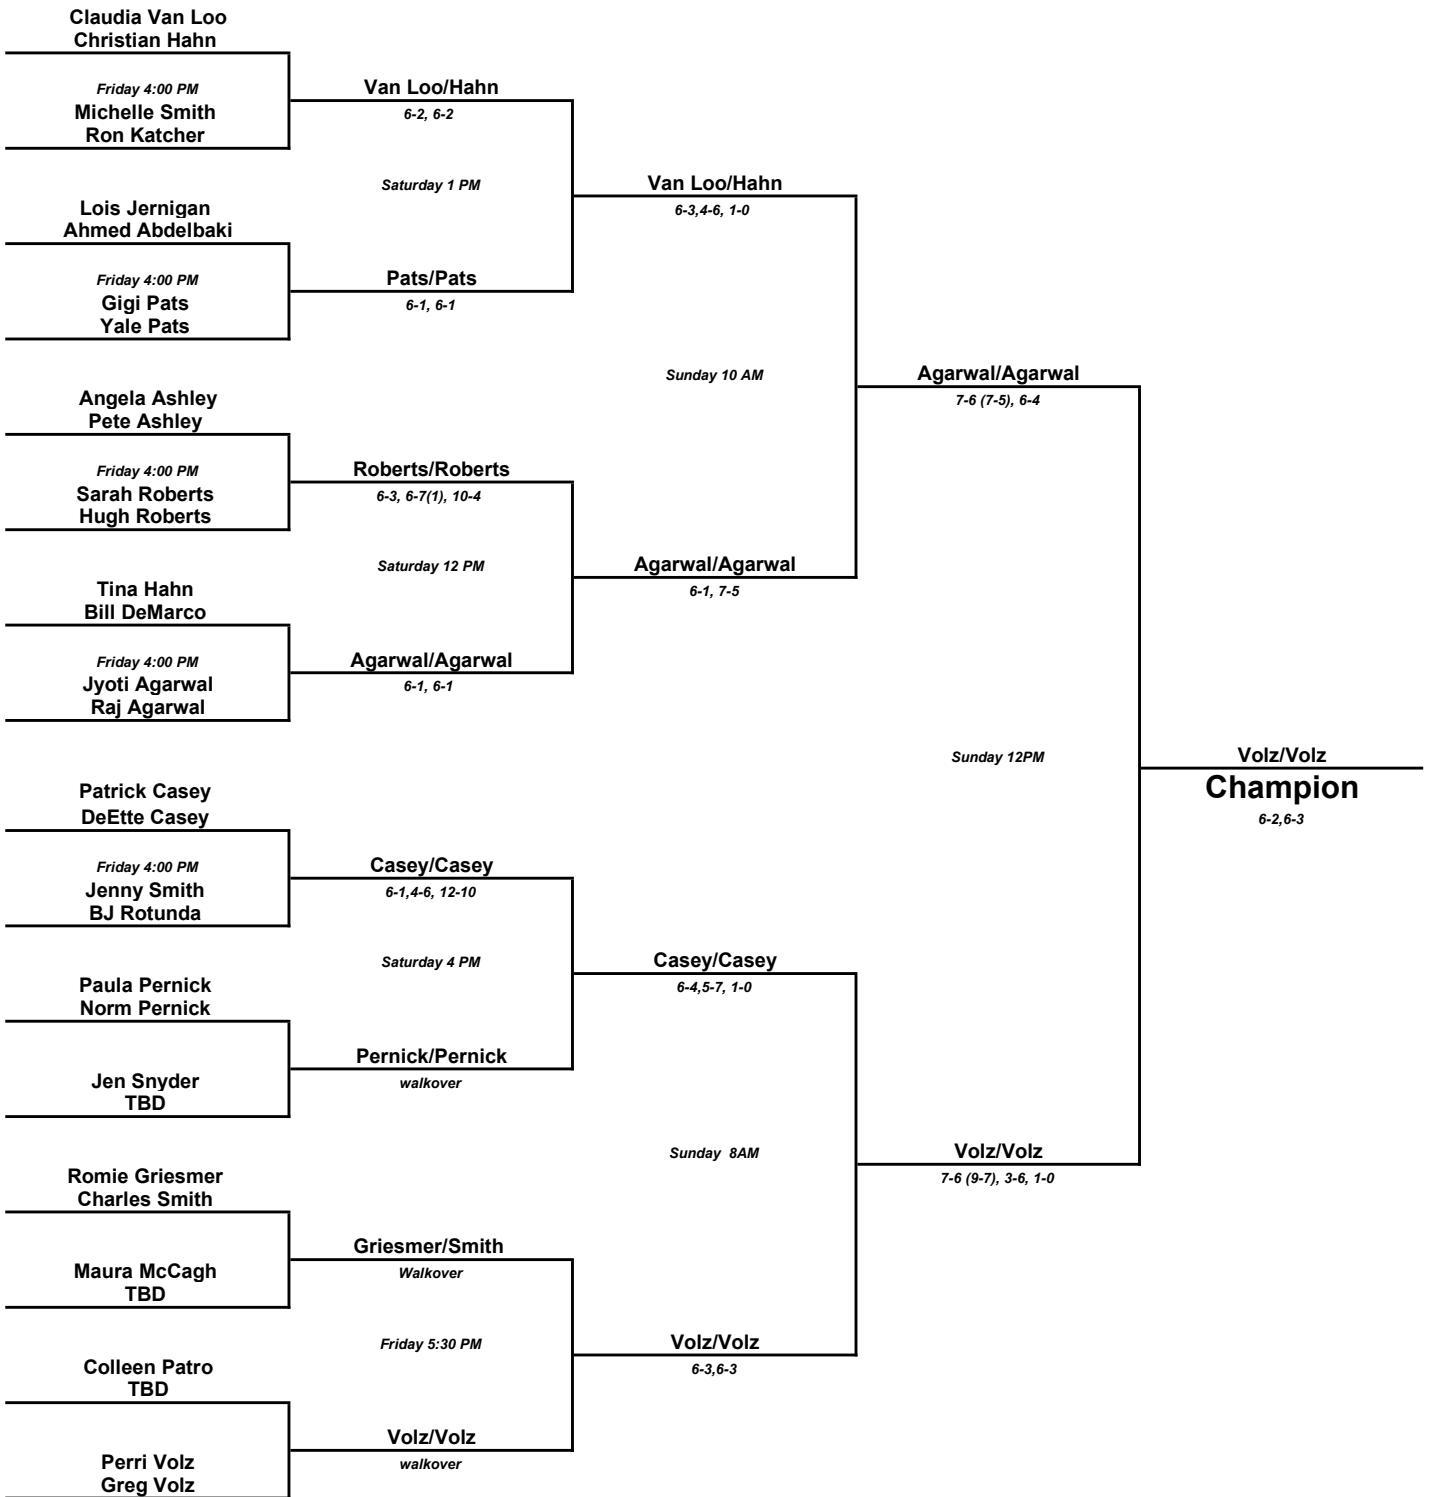

Sea Colony Tennis Classic

7.0 Mixed Doubles