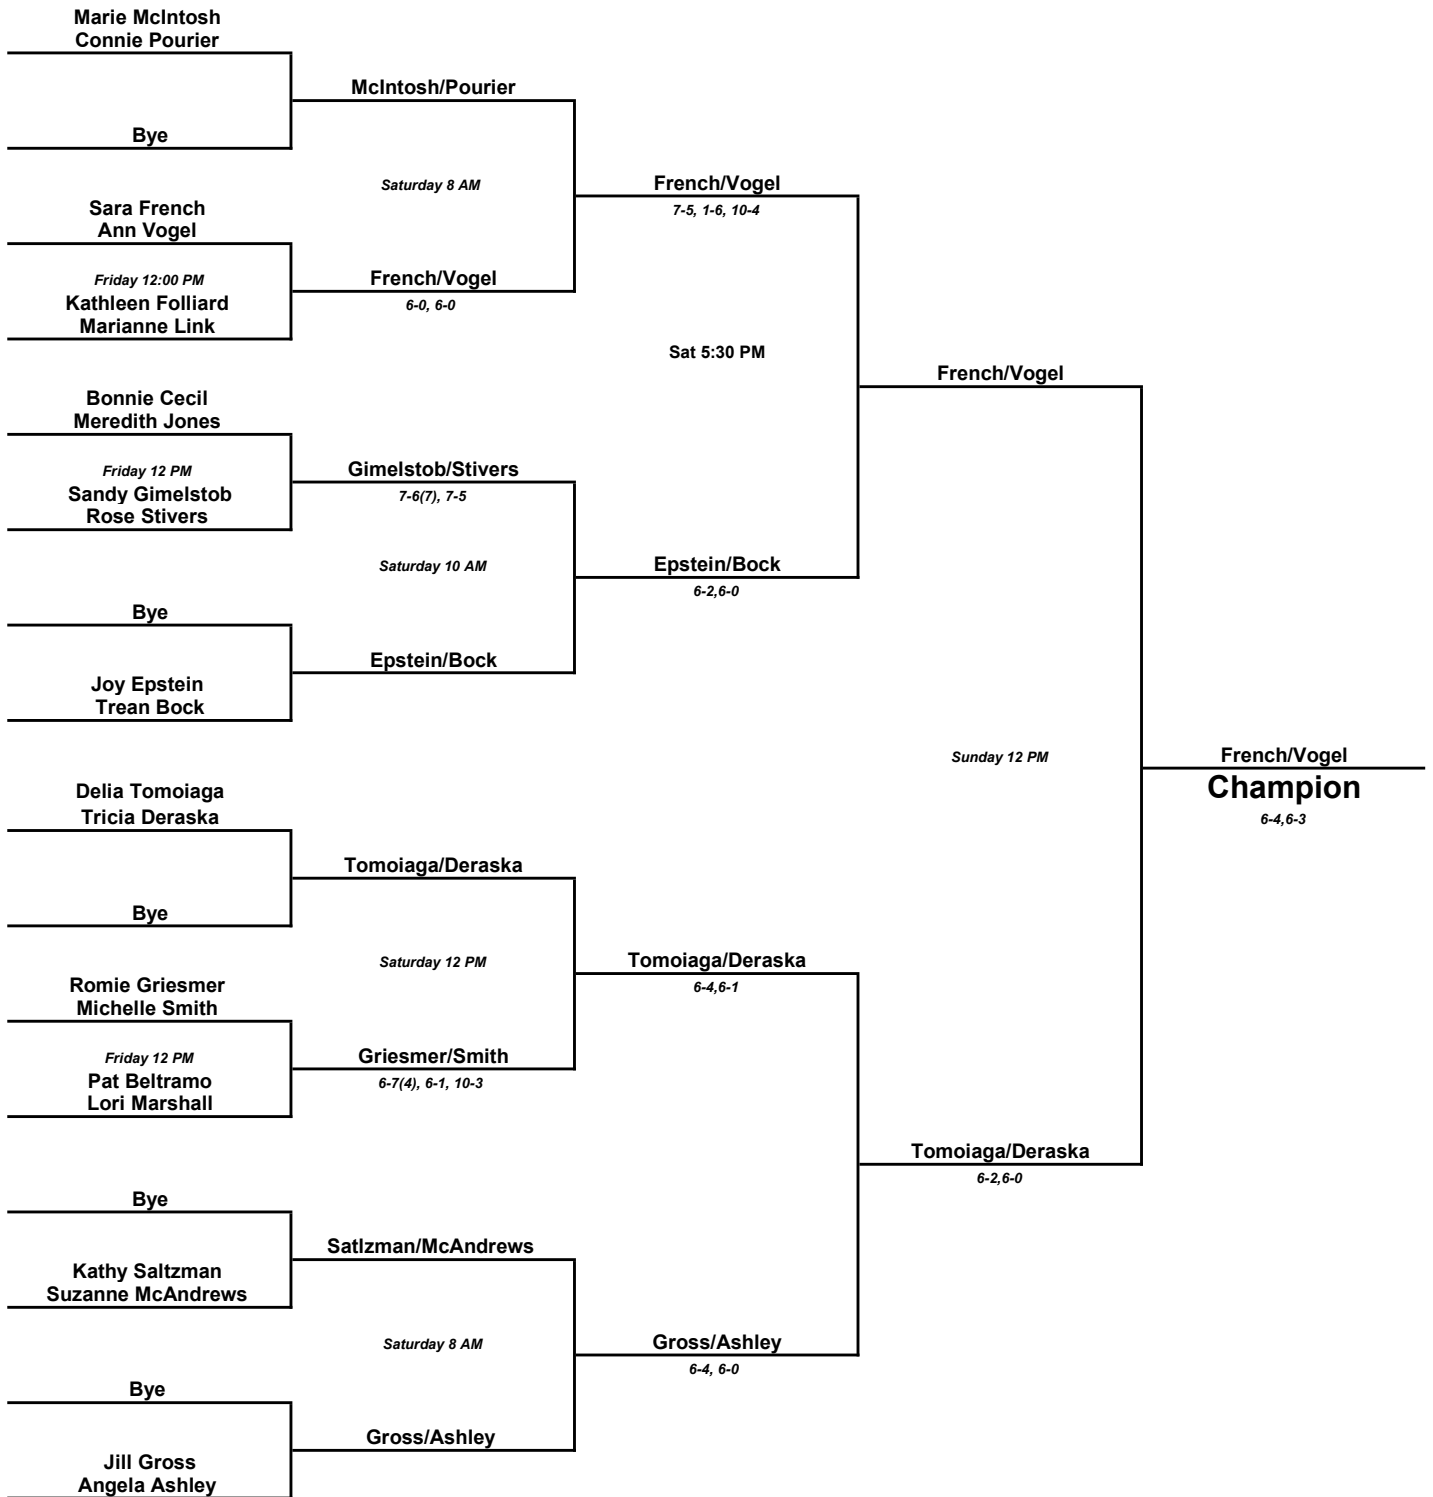

Christie Miller

Saturday 4 PM

Heidi Scott

Heidi Scott

Walkover

Sea Colony Tennis Classic

4.5 Men's Singles

Sea Colony Tennis Classic 3.0 Women's Doubles