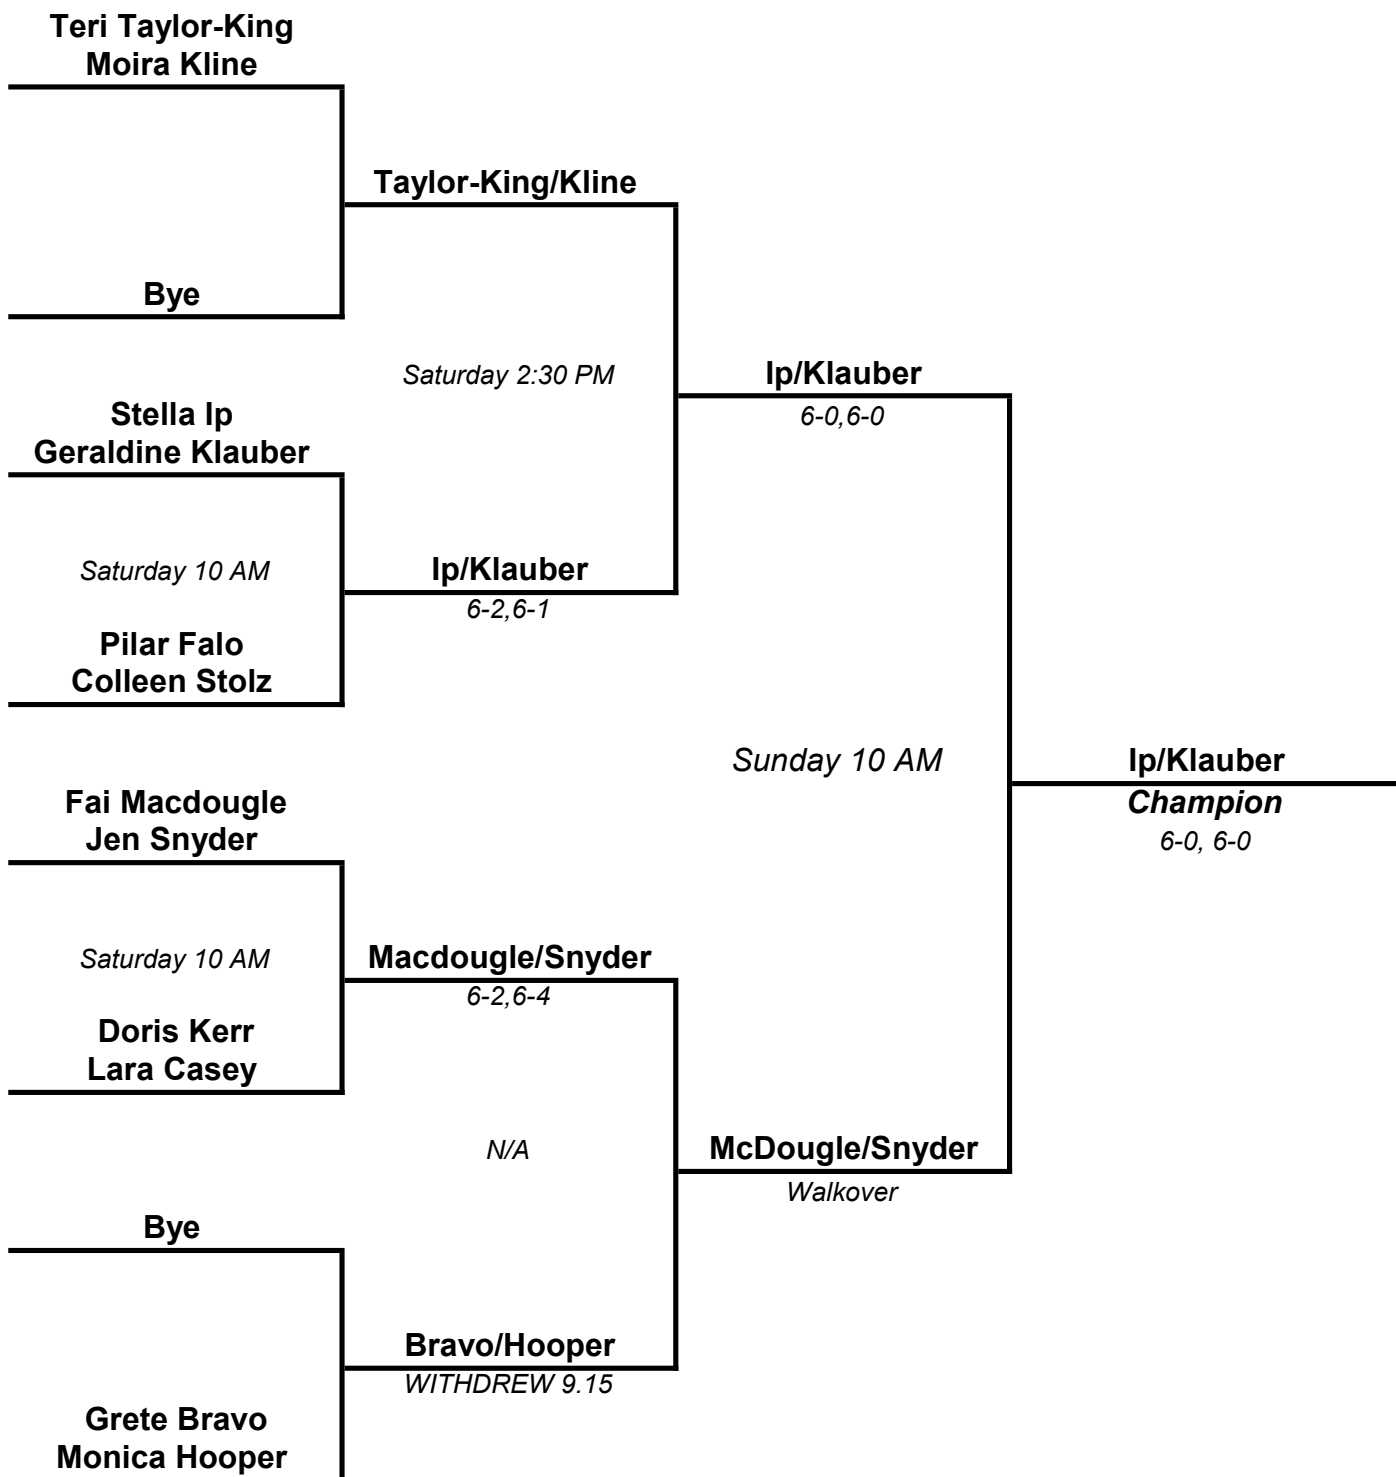

Sea Colony Tennis Classic

4.5 Women's Doubles