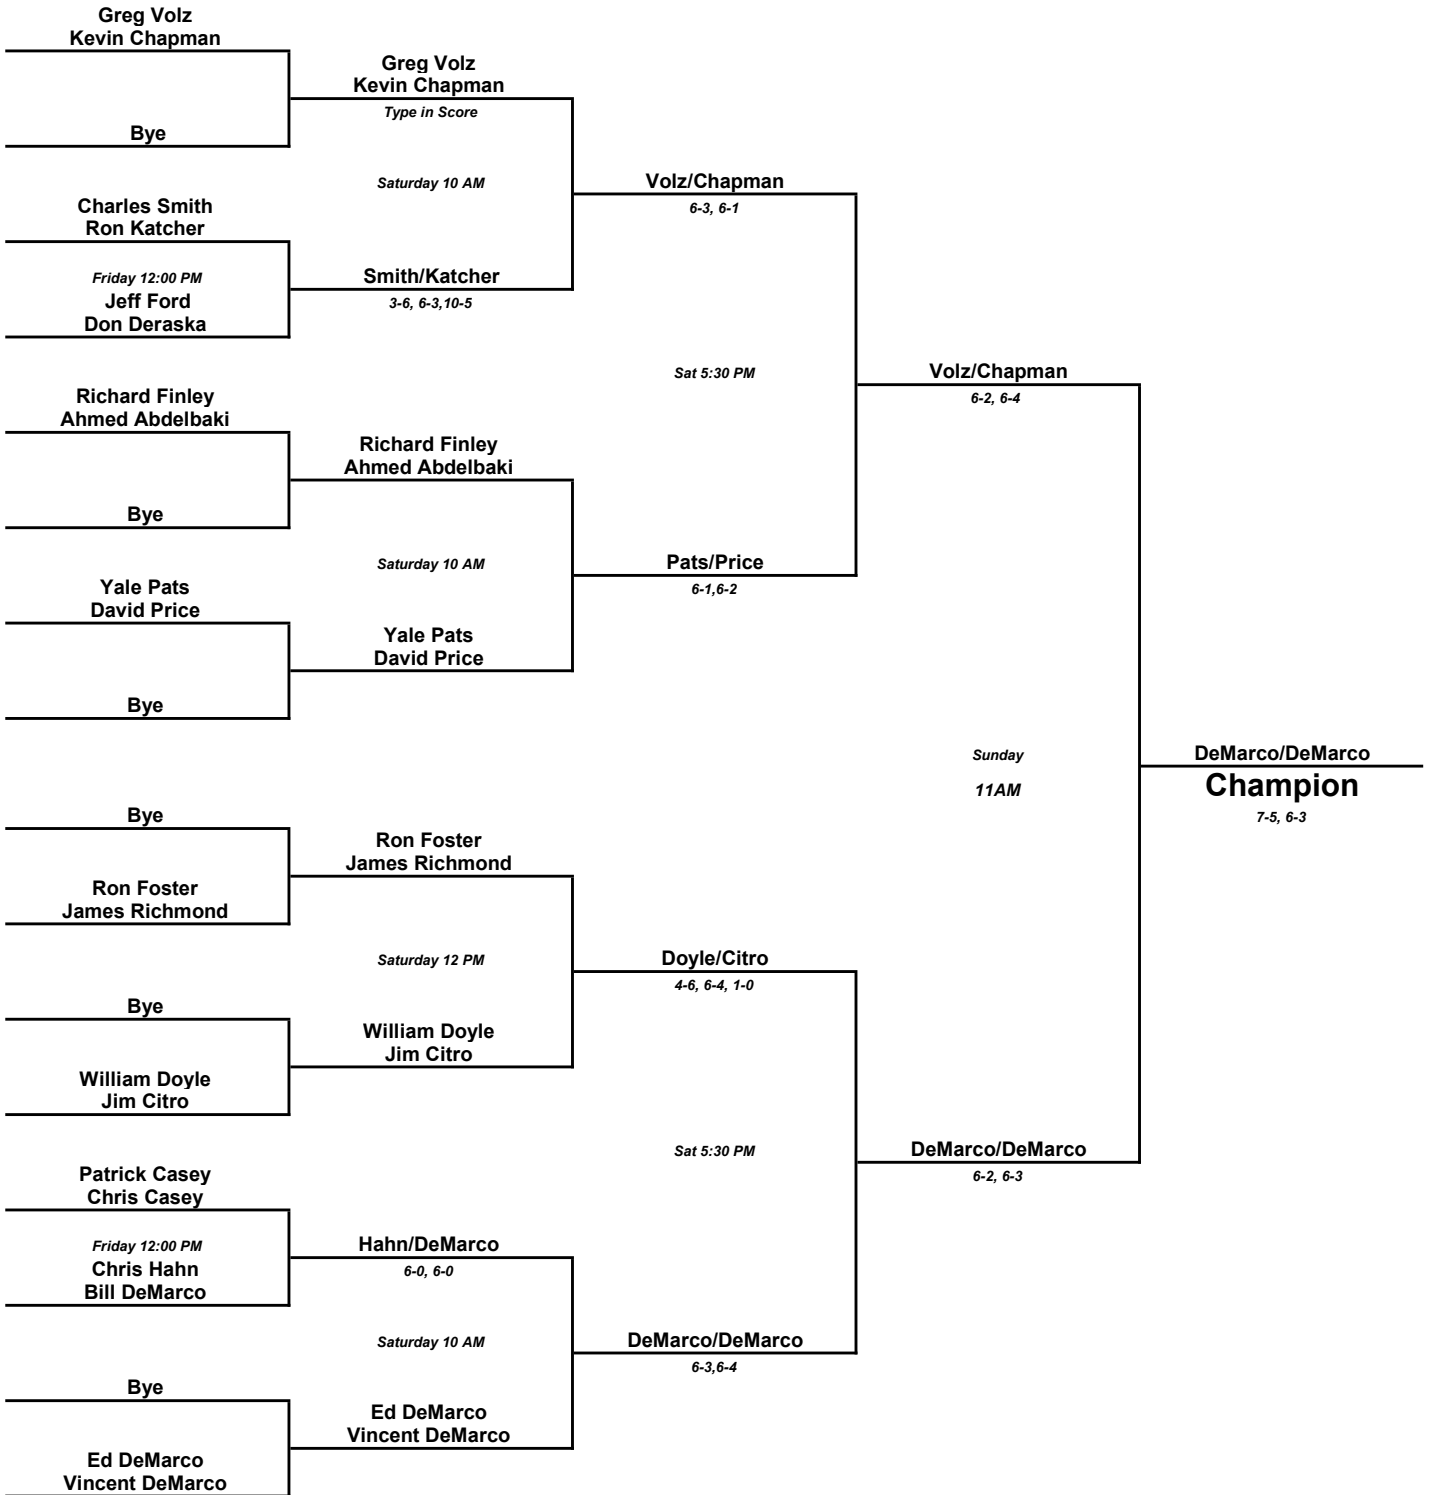

Sea Colony Tennis Classic

3.0 Men's Doubles

Sea Colony Tennis Classic

3.5 Women's Doubles

Sea Colony Tennis Classic

3.5 Men's Doubles

Sea Colony Tennis Classic 4.0 Women's Doubles

2022 Sea Colony Tennis & Pickleball Classic